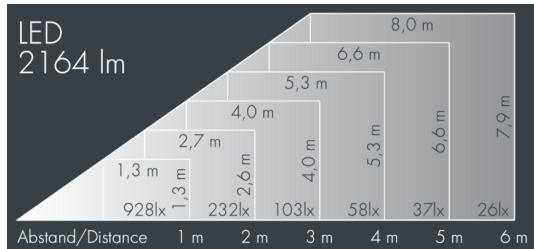

Ecoline

8 793 246 159

12 × 2,5 W, 2164 lm, 3000 K warm white, DALI, wide beam 67°

L1 = 1262 mm, L2 = 1215 mm

Customized solutions and modifications are possible: Special RAL, DB or NCS colours as polyester powder coat, luminaires in 2700 K and other colour temperatures and versions for high ambient temperature.

Specification text

housing made of extruded aluminum and corrosion-resistant die-cast aluminum AlSi12, polyester powder coated by high-quality and UV-stabilized coating process, Colour: black RAL 7021, all exterior parts are stainless steel, UV stabilised, impact-resistant polycarbonate cover with partial frosting for uniform light diffraction, silicon gasket, closure with 2 stainless steel screws, wall arms: 2 drilled holes Ø 6.5 mm, spacing L2, tilt range: 220°, cable gland: M20, connecting terminal: 5 pole, highly efficient optics made of transparent thermoplastic for precise lighting tasks, integral driver (DALI), CRI > 80, max 2 SDCM, service life L90/B10 > 50.000 h, Beam angle (FWHM): 67°, luminous flux: 2164 lm, wattage: 30 W, delivered lumens 72 lm/W, protection type IP65, protection class I, impact resistance IK10, windage area 0,1 m², dimensions (L×H×W): 1262 × 57 × 54 mm, weight 4.1 kg

Specification

Wattage	30 W	Beam angle (FWHM)	67°
Delivered lumens	72 lm/W	Housing colour	black RAL 7021
Light source	LED 3000 K	Power supply cable	Ø 6 – 10 mm
Color Rendering Index	CRI > 80	Protection type	IP65
Colour tolerance	max 2 SDCM	Protection class	I
Lifetime ta 25° C	L90/B10 > 50.000 h	Impact resistance	IK10
Control gear	DALI	Windage area	0,1m ²
Input voltage AC	220 – 240 V	Dimensions	1262 × 57 × 54 mm
Input voltage DC	220 – 240 V	Weight	4,10 kg
Voltage protection	1 kV L/N 2 kV L/PE	Max. ambient temperature ta	40°
Luminaires per B16A / C16A	28 / 46		