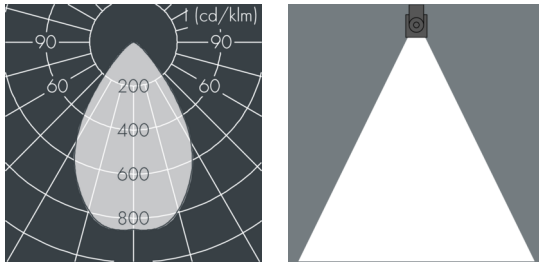

Ecoline

8 793 246 159

12 × 2,5 W, 2164 lm, 3000 K warm white, DALI, wide beam 67°

L1 = 1262 mm, L2 = 1215 mm

Customized solutions and modifications are possible: Special RAL, DB or NCS colours as polyester powder coat, luminaires in 2700 K and other colour temperatures and versions for high ambient temperature.

Specification text

housing made of extruded aluminum and corrosion-resistant die-cast aluminum AlSi12, polyester powder coated by high-quality and UV-stabilized coating process, Colour: black RAL 7021, all exterior parts are stainless steel, UV stabilised, impact-resistant polycarbonate cover with partial frosting for uniform light diffraction, silicon gasket, closure with 2 stainless steel screws, wall arms: 2 drilled holes Ø 6.5 mm, spacing L2, tilt range: 220°, cable gland: M20, connecting terminal: 5 pole, highly efficient optics made of transparent thermoplastic for precise lighting tasks, integral driver (DALI), CRI > 80, max 2 SDCM, service life L90/B10 > 50.000 h, Beam angle (FWHM): 67°, luminous flux: 2164 lm, wattage: 30 W, delivered lumens 72 lm/W, protection type IP65, protection class I, impact resistance IK10, windage area 0,1 m², dimensions (L×H×W): 1262 × 57 × 54 mm, weight 4.1 kg

Specification

Wattage	30 W	Beam angle (FWHM)	67°
Delivered lumens	72 lm/W	Housing colour	black RAL 7021
Light source	LED 3000 K	Power supply cable	Ø 6 – 10 mm
Color Rendering Index	CRI > 80	Protection type	IP65
Colour tolerance	max 2 SDCM	Protection class	I
Lifetime ta 25° C	L90/B10 > 50.000 h	Impact resistance	IK10
Control gear	DALI	Windage area	0,1m ²
Input voltage AC	220 – 240 V	Dimensions	1262 × 57 × 54 mm
Input voltage DC	220 – 240 V	Weight	4,10 kg
Voltage protection	1 kV L/N 2 kV L/PE	Max. ambient temperature ta	40°
Luminaires per B16A / C16A	28 / 46		