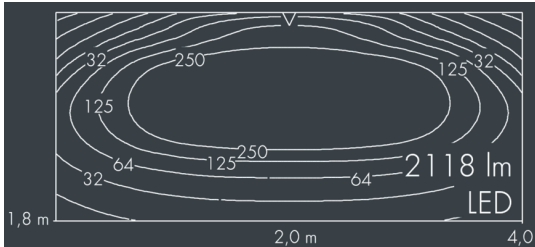

Ecoline

8 793 256 009

12 × 2,5 W, 2118 lm, 3000 K warm white,
wall washer 12° / 108°

L1 = 1262 mm, L2 = 1215 mm

Customized solutions and modifications are possible: Special RAL, DB or NCS colours as polyester powder coat, luminaires in 2700 K and other colour temperatures and versions for high ambient temperature.

Specification text

housing made of extruded aluminum and corrosion-resistant die-cast aluminum AlSi12, polyester powder coated by high-quality and UV-stabilized coating process, Colour: silver grey, all exterior parts are stainless steel, UV stabilised, impact-resistant polycarbonate cover with partial frosting for uniform light diffraction, silicon gasket, closure with 2 stainless steel screws, wall arms: 2 drilled holes Ø 6.5 mm, spacing L2, tilt range: 220°, cable gland: M20, connecting terminal: 3 pole, highly efficient optics made of transparent thermoplastic for precise lighting tasks, integral driver (AC/DC), CRI > 80, max 2 SDCM, service life L90/B10 > 50.000 h, Beam angle (FWHM): 12° / 108°, luminous flux: 2118 lm, wattage: 30 W, delivered lumens 71 lm/W, protection type IP67, protection class I, impact resistance IK10, windage area 0,1 m², dimensions (L×H×W): 1262 × 58 × 54 mm, weight 4.1 kg

Specification

Wattage	30 W	Beam angle (FWHM)	12° / 108°
Delivered lumens	71 lm/W	Housing colour	silver grey
Light source	LED 3000 K	Power supply cable	Ø 6 – 10 mm
Color Rendering Index	CRI > 80	Protection type	IP67
Colour tolerance	max 2 SDCM	Protection class	I
Lifetime ta 25° C	L90/B10 > 50.000 h	Impact resistance	IK10
Control gear	on / off	Windage area	0,1m ²
Input voltage AC	110 – 240 V	Dimensions	1262 × 58 × 54 mm
Input voltage DC	195 – 255 V	Weight	4,10 kg
Voltage protection	2 kV L/N 4 kV L/PE	Max. ambient temperature ta	40°
Luminaires per B16A / C16A	50 / 85		