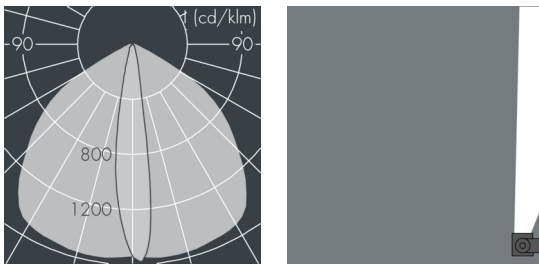

Ecoline

8 793 256 009

12 × 2,5 W, 2118 lm, 3000 K warm white,
wall washer 12° / 108°

L1 = 1262 mm, L2 = 1215 mm

Customized solutions and modifications are possible: Special RAL, DB or NCS colours as polyester powder coat, luminaires in 2700 K and other colour temperatures and versions for high ambient temperature.

Specification text

housing made of extruded aluminum and corrosion-resistant die-cast aluminum AlSi12, polyester powder coated by high-quality and UV-stabilized coating process, Colour: silver grey, all exterior parts are stainless steel, UV stabilised, impact-resistant polycarbonate cover with partial frosting for uniform light diffraction, silicon gasket, closure with 2 stainless steel screws, wall arms: 2 drilled holes Ø 6.5 mm, spacing L2, tilt range: 220°, cable gland: M20, connecting terminal: 3 pole, highly efficient optics made of transparent thermoplastic for precise lighting tasks, integral driver (AC/DC), CRI > 80, max 2 SDCM, service life L90/B10 > 50.000 h, Beam angle (FWHM): 12° / 108°, luminous flux: 2118 lm, wattage: 30 W, delivered lumens 71 lm/W, protection type IP67, protection class I, impact resistance IK10, windage area 0,1 m², dimensions (L×H×W): 1262 × 58 × 54 mm, weight 4.1 kg

Specification

Wattage	30 W	Beam angle (FWHM)	12° / 108°
Delivered lumens	71 lm/W	Housing colour	silver grey
Light source	LED 3000 K	Power supply cable	Ø 6 – 10 mm
Color Rendering Index	CRI > 80	Protection type	IP67
Colour tolerance	max 2 SDCM	Protection class	I
Lifetime ta 25° C	L90/B10 > 50.000 h	Impact resistance	IK10
Control gear	on / off	Windage area	0,1m ²
Input voltage AC	110 – 240 V	Dimensions	1262 × 58 × 54 mm
Input voltage DC	195 – 255 V	Weight	4,10 kg
Voltage protection	2 kV L/N 4 kV L/PE	Max. ambient temperature ta	40°
Luminaires per B16A / C16A	50 / 85		