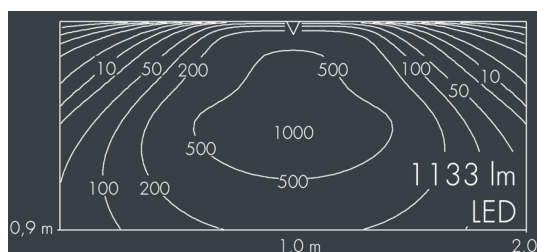

Ecoline modular system luminaire, left

8 797 045 109

6 × 2,5 W, 1133 lm, 4000 K neutral white, DALI, wall washer 12° / 108°

L₁ = 642 mm

Customized solutions and modifications are possible: Special RAL, DB or NCS colours as polyester powder coat, luminaires in 2700 K and other colour temperatures and versions for high ambient temperature.

Specification text

housing made of extruded aluminum and corrosion-resistant die-cast aluminum AlSi12, polyester powder coated by high-quality and UV-stabilized coating process, Colour: black RAL 7021, all exterior parts are stainless steel, UV stabilised, impact-resistant polycarbonate cover with partial frosting for uniform light diffraction, silicon gasket, closure with 2 stainless steel screws, with stainless steel coupling on right side, tilt range: 220°, cable gland: M20, connecting terminal: 5 pole, highly efficient optics made of transparent thermoplastic for precise lighting tasks, CRI > 80, max 2 SDCM, service life L₉₀/B₁₀ > 50.000 h, Beam angle (FWHM): 12° / 108°, luminous flux: 1133 lm, wattage: 15 W, delivered lumens 76 lm/W, protection type IP65, protection class I, impact resistance IK10, windage area 0,04 m², dimensions (L×H×W): 642 × 58 × 54 mm, weight 2.3 kg

Specification

Wattage	15 W	Beam angle (FWHM)	12° / 108°
Delivered lumens	76 lm/W	Housing colour	black RAL 7021
Light source	LED 4000 K	Power supply cable	Ø 6 – 10 mm
Color Rendering Index	CRI > 80	Protection type	IP65
Colour tolerance	max 2 SDCM	Protection class	I
Lifetime ta 25° C	L ₉₀ /B ₁₀ > 50.000 h	Impact resistance	IK10
Control gear	DALI	Windage area	0,04m ²
Input voltage AC	220 – 240 V	Dimensions	642 × 58 × 54 mm
Input voltage DC	195 – 240 V	Weight	2,30 kg
Voltage protection	2 kV L/N 2 kV L/PE	Max. ambient temperature ta	40°
Luminaires per B16A / C16A	50 / 85		