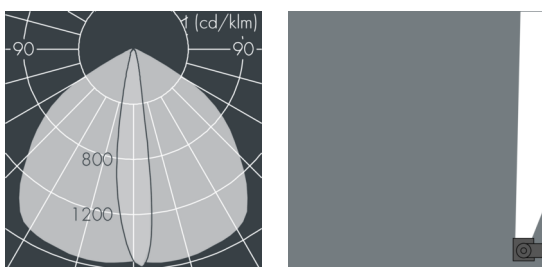

Ecoline modular system luminaire, left

8 797 246 209

12 × 2,5 W, 2118 lm, 3000 K warm white, 1-10V, wall washer 12° / 108°

L1 = 1242 mm

Customized solutions and modifications are possible: Special RAL, DB or NCS colours as polyester powder coat, luminaires in 2700 K and other colour temperatures and versions for high ambient temperature.

Specification text

housing made of extruded aluminum and corrosion-resistant die-cast aluminum AlSi12, polyester powder coated by high-quality and UV-stabilized coating process, Colour: black RAL 7021, all exterior parts are stainless steel, UV stabilised, impact-resistant polycarbonate cover with partial frosting for uniform light diffraction, silicon gasket, closure with 2 stainless steel screws, with stainless steel coupling on right side, tilt range: 220°, cable gland: M20, connecting terminal: 5 pole, highly efficient optics made of transparent thermoplastic for precise lighting tasks, CRI > 80, max 2 SDCM, service life L90/B10 > 50.000 h, Beam angle (FWHM): 12° / 108°, luminous flux: 2118 lm, wattage: 30 W, delivered lumens 71 lm/W, protection type IP65, protection class I, impact resistance IK10, windage area 0,07 m², dimensions (L×H×W): 1242 × 58 × 54 mm, weight 3.4 kg

Specification

Wattage	30 W	Beam angle (FWHM)	12° / 108°
Delivered lumens	71 lm/W	Housing colour	black RAL 7021
Light source	LED 3000 K	Power supply cable	Ø 6 – 10 mm
Color Rendering Index	CRI > 80	Protection type	IP65
Colour tolerance	max 2 SDCM	Protection class	I
Lifetime ta 25° C	L90/B10 > 50.000 h	Impact resistance	IK10
Control gear	1-10V	Windage area	0,07m ²
Input voltage AC	110 – 240 V	Dimensions	1242 × 58 × 54 mm
Input voltage DC	195 – 240 V	Weight	3,40 kg
Voltage protection	2 kV L/N 4 kV L/PE	Max. ambient temperature ta	40°
Luminaires per B16A / C16A	50 / 85		