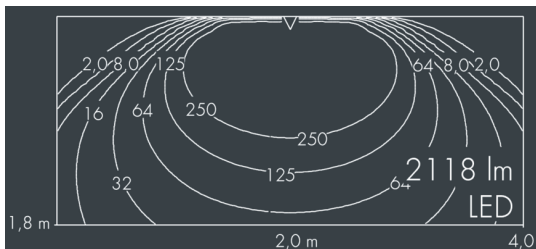

Ecoline modular system luminaire, left

8 797 246 209

12 × 2,5 W, 2118 lm, 3000 K warm white, 1-10V, wall washer 12° / 108°

L1 = 1242 mm

Customized solutions and modifications are possible: Special RAL, DB or NCS colours as polyester powder coat, luminaires in 2700 K and other colour temperatures and versions for high ambient temperature.

Specification text

housing made of extruded aluminum and corrosion-resistant die-cast aluminum AlSi12, polyester powder coated by high-quality and UV-stabilized coating process, Colour: black RAL 7021, all exterior parts are stainless steel, UV stabilised, impact-resistant polycarbonate cover with partial frosting for uniform light diffraction, silicon gasket, closure with 2 stainless steel screws, with stainless steel coupling on right side, tilt range: 220°, cable gland: M20, connecting terminal: 5 pole, highly efficient optics made of transparent thermoplastic for precise lighting tasks, CRI > 80, max 2 SDCM, service life L90/B10 > 50.000 h, Beam angle (FWHM): 12° / 108°, luminous flux: 2118 lm, wattage: 30 W, delivered lumens 71 lm/W, protection type IP65, protection class I, impact resistance IK10, windage area 0,07 m², dimensions (L×H×W): 1242 × 58 × 54 mm, weight 3.4 kg

Specification

Wattage	30 W	Beam angle (FWHM)	12° / 108°
Delivered lumens	71 lm/W	Housing colour	black RAL 7021
Light source	LED 3000 K	Power supply cable	Ø 6 – 10 mm
Color Rendering Index	CRI > 80	Protection type	IP65
Colour tolerance	max 2 SDCM	Protection class	I
Lifetime ta 25° C	L90/B10 > 50.000 h	Impact resistance	IK10
Control gear	1-10V	Windage area	0,07m ²
Input voltage AC	110 – 240 V	Dimensions	1242 × 58 × 54 mm
Input voltage DC	195 – 240 V	Weight	3,40 kg
Voltage protection	2 kV L/N 4 kV L/PE	Max. ambient temperature ta	40°
Luminaires per B16A / C16A	50 / 85		