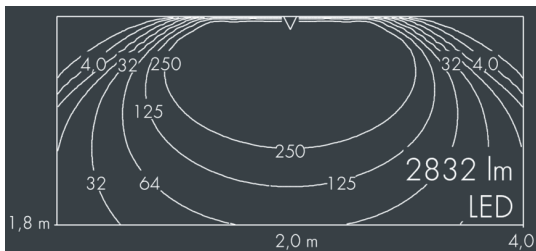

Ecoline modular system luminaire, left

8 797 355 209

15 × 2,5 W, 2832 lm, 4000 K neutral white, 1-10V, wall washer 12° / 108°

L1 = 1542 mm

Customized solutions and modifications are possible: Special RAL, DB or NCS colours as polyester powder coat, luminaires in 2700 K and other colour temperatures and versions for high ambient temperature.

Specification text

housing made of extruded aluminum and corrosion-resistant die-cast aluminum AlSi12, polyester powder coated by high-quality and UV-stabilized coating process, Colour: silver grey, all exterior parts are stainless steel, UV stabilised, impact-resistant polycarbonate cover with partial frosting for uniform light diffraction, silicon gasket, closure with 2 stainless steel screws, with stainless steel coupling on right side, tilt range: 220°, cable gland: M20, connecting terminal: 5 pole, highly efficient optics made of transparent thermoplastic for precise lighting tasks, CRI > 80, max 2 SDCM, service life L90/B10 > 50.000 h, Beam angle (FWHM): 12° / 108°, luminous flux: 2832 lm, wattage: 38 W, delivered lumens 76 lm/W, protection type IP65, protection class I, impact resistance IK10, windage area 0,09 m², dimensions (L×H×W): 1542 × 58 × 54 mm, weight 4 kg

Specification

Wattage	38 W	Beam angle (FWHM)	12° / 108°
Delivered lumens	76 lm/W	Housing colour	silver grey
Light source	LED 4000 K	Power supply cable	Ø 6 – 10 mm
Color Rendering Index	CRI > 80	Protection type	IP65
Colour tolerance	max 2 SDCM	Protection class	I
Lifetime ta 25° C	L90/B10 > 50.000 h	Impact resistance	IK10
Control gear	1-10V	Windage area	0,09m ²
Input voltage AC	110 – 240 V	Dimensions	1542 × 58 × 54 mm
Input voltage DC	195 – 255 V	Weight	4,00 kg
Voltage protection	2 kV L/N 4 kV L/PE	Max. ambient temperature ta	40°
Luminaires per B16A / C16A	25 / 42		