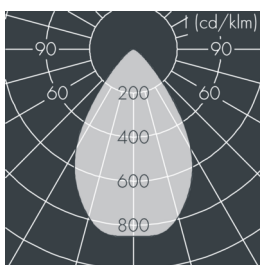

Ecoline modular system luminaire, middle

8 798 145 259

9 × 2,5 W, 1704 lm, 4000 K neutral white, 1-10V, wide beam 67°

L₁ = 942 mm

Customized solutions and modifications are possible: Special RAL, DB or NCS colours as polyester powder coat, luminaires in 2700 K and other colour temperatures and versions for high ambient temperature.

Specification text

housing made of extruded aluminum and corrosion-resistant die-cast aluminum AlSi12, polyester powder coated by high-quality and UV-stabilized coating process, Colour: black RAL 7021, all exterior parts are stainless steel, UV stabilised, impact-resistant polycarbonate cover with partial frosting for uniform light diffraction, silicon gasket, closure with 2 stainless steel screws, with stainless steel couplings on left and right side, tilt range: 220°, cable gland: M20, connecting terminal: 5 pole, highly efficient optics made of transparent thermoplastic for precise lighting tasks, CRI > 80, max 2 SDCM, service life L₉₀/B₁₀ > 50.000 h, Beam angle (FWHM): 67°, luminous flux: 1704 lm, wattage: 23 W, delivered lumens 76 lm/W, protection type IP65, protection class I, impact resistance IK10, windage area 0,05 m², dimensions (L×H×W): 942 × 57 × 54 mm, weight 2.9 kg

Specification

Wattage	23 W	Beam angle (FWHM)	67°
Delivered lumens	76 lm/W	Housing colour	black RAL 7021
Light source	LED 4000 K	Power supply cable	Ø 6 – 10 mm
Color Rendering Index	CRI > 80	Protection type	IP65
Colour tolerance	max 2 SDCM	Protection class	I
Lifetime ta 25° C	L ₉₀ /B ₁₀ > 50.000 h	Impact resistance	IK10
Control gear	1-10V	Windage area	0,05m ²
Input voltage AC	110 – 240 V	Dimensions	942 × 57 × 54 mm
Input voltage DC	195-	Weight	2,90 kg
Voltage protection	2 kV L/N 4 kV L/PE	Max. ambient temperature ta	40°
Luminaires per B16A / C16A	50 / 85		