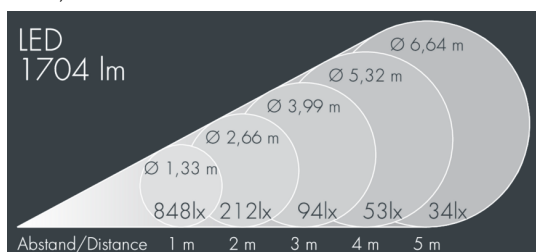

Ecoline modular system luminaire, middle

8 798 145 259

9 × 2,5 W, 1704 lm, 4000 K neutral white, 1-10V, wide beam 67°

L₁ = 942 mm

Customized solutions and modifications are possible: Special RAL, DB or NCS colours as polyester powder coat, luminaires in 2700 K and other colour temperatures and versions for high ambient temperature.

Specification text

housing made of extruded aluminum and corrosion-resistant die-cast aluminum AlSi12, polyester powder coated by high-quality and UV-stabilized coating process, Colour: black RAL 7021, all exterior parts are stainless steel, UV stabilised, impact-resistant polycarbonate cover with partial frosting for uniform light diffraction, silicon gasket, closure with 2 stainless steel screws, with stainless steel couplings on left and right side, tilt range: 220°, cable gland: M20, connecting terminal: 5 pole, highly efficient optics made of transparent thermoplastic for precise lighting tasks, CRI > 80, max 2 SDCM, service life L₉₀/B₁₀ > 50.000 h, Beam angle (FWHM): 67°, luminous flux: 1704 lm, wattage: 23 W, delivered lumens 76 lm/W, protection type IP65, protection class I, impact resistance IK10, windage area 0,05 m², dimensions (L×H×W): 942 × 57 × 54 mm, weight 2.9 kg

Specification

Wattage	23 W	Beam angle (FWHM)	67°
Delivered lumens	76 lm/W	Housing colour	black RAL 7021
Light source	LED 4000 K	Power supply cable	Ø 6 – 10 mm
Color Rendering Index	CRI > 80	Protection type	IP65
Colour tolerance	max 2 SDCM	Protection class	I
Lifetime ta 25° C	L ₉₀ /B ₁₀ > 50.000 h	Impact resistance	IK10
Control gear	1-10V	Windage area	0,05m ²
Input voltage AC	110 – 240 V	Dimensions	942 × 57 × 54 mm
Input voltage DC	195-	Weight	2,90 kg
Voltage protection	2 kV L/N 4 kV L/PE	Max. ambient temperature ta	40°
Luminaires per B16A / C16A	50 / 85		