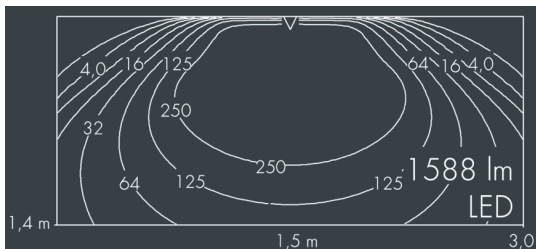

Ecoline modular system luminaire, middle

8 798 166 209

9 × 2,5 W, 1588 lm, 3000 K warm white, 1-10V, wall washer 12° / 108°

L1 = 942 mm

Customized solutions and modifications are possible: Special RAL, DB or NCS colours as polyester powder coat, luminaires in 2700 K and other colour temperatures and versions for high ambient temperature.

Specification text

housing made of extruded aluminum and corrosion-resistant die-cast aluminum AlSi12, polyester powder coated by high-quality and UV-stabilized coating process, Colour: white RAL 9002, all exterior parts are stainless steel, UV stabilised, impact-resistant polycarbonate cover with partial frosting for uniform light diffraction, silicon gasket, closure with 2 stainless steel screws, with stainless steel couplings on left and right side, tilt range: 220°, cable gland: M20, connecting terminal: 5 pole, highly efficient optics made of transparent thermoplastic for precise lighting tasks, CRI > 80, max 2 SDCM, service life L90/B10 > 50.000 h, Beam angle (FWHM): 12° / 108°, luminous flux: 1588 lm, wattage: 23 W, delivered lumens 71 lm/W, protection type IP65, protection class I, impact resistance IK10, windage area 0,05 m², dimensions (L×H×W): 942 × 58 × 54 mm, weight 2.9 kg

Specification

Wattage	23 W	Beam angle (FWHM)	12° / 108°
Delivered lumens	71 lm/W	Housing colour	white RAL 9002
Light source	LED 3000 K	Power supply cable	Ø 6 – 10 mm
Color Rendering Index	CRI > 80	Protection type	IP65
Colour tolerance	max 2 SDCM	Protection class	I
Lifetime ta 25° C	L90/B10 > 50.000 h	Impact resistance	IK10
Control gear	1-10V	Windage area	0,05m ²
Input voltage AC	110 – 240 V	Dimensions	942 × 58 × 54 mm
Input voltage DC	195-	Weight	2,90 kg
Voltage protection	2 kV L/N 4 kV L/PE	Max. ambient temperature ta	40°
Luminaires per B16A / C16A	50 / 85		