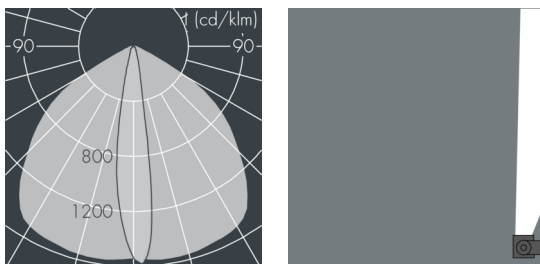

Ecoline modular system luminaire, middle

8 798 256 009

12 × 2,5 W, 2118 lm, 3000 K warm white, wall washer 12° / 108°

L1 = 1242 mm

Customized solutions and modifications are possible: Special RAL, DB or NCS colours as polyester powder coat, luminaires in 2700 K and other colour temperatures and versions for high ambient temperature.

Specification text

housing made of extruded aluminum and corrosion-resistant die-cast aluminum AlSi12, polyester powder coated by high-quality and UV-stabilized coating process, Colour: silver grey, all exterior parts are stainless steel, UV stabilised, impact-resistant polycarbonate cover with partial frosting for uniform light diffraction, silicon gasket, closure with 2 stainless steel screws, with stainless steel couplings on left and right side, tilt range: 220°, cable gland: M20, connecting terminal: 3 pole, highly efficient optics made of transparent thermoplastic for precise lighting tasks, CRI > 80, max 2 SDCM, service life L90/B10 > 50.000 h, Beam angle (FWHM): 12° / 108°, luminous flux: 2118 lm, wattage: 30 W, delivered lumens 71 lm/W, protection type IP65, protection class I, impact resistance IK10, windage area 0,07 m², dimensions (L×H×W): 1242 × 58 × 54 mm, weight 3.4 kg

Specification

Wattage	30 W	Beam angle (FWHM)	12° / 108°
Delivered lumens	71 lm/W	Housing colour	silver grey
Light source	LED 3000 K	Power supply cable	Ø 6 – 10 mm
Color Rendering Index	CRI > 80	Protection type	IP65
Colour tolerance	max 2 SDCM	Protection class	I
Lifetime ta 25° C	L90/B10 > 50.000 h	Impact resistance	IK10
Control gear	on / off	Windage area	0,07m ²
Input voltage AC	110 – 240 V	Dimensions	1242 × 58 × 54 mm
Input voltage DC	195 – 255 V	Weight	3,40 kg
Voltage protection	2 kV L/N 4 kV L/PE	Max. ambient temperature ta	40°
Luminaires per B16A / C16A	50 / 85		