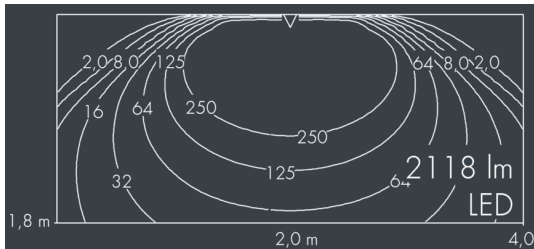

Ecoline modular system luminaire, middle

8 798 256 009

12 × 2,5 W, 2118 lm, 3000 K warm white, wall washer 12° / 108°

L1 = 1242 mm

Customized solutions and modifications are possible: Special RAL, DB or NCS colours as polyester powder coat, luminaires in 2700 K and other colour temperatures and versions for high ambient temperature.

Specification text

housing made of extruded aluminum and corrosion-resistant die-cast aluminum AlSi12, polyester powder coated by high-quality and UV-stabilized coating process, Colour: silver grey, all exterior parts are stainless steel, UV stabilised, impact-resistant polycarbonate cover with partial frosting for uniform light diffraction, silicon gasket, closure with 2 stainless steel screws, with stainless steel couplings on left and right side, tilt range: 220°, cable gland: M20, connecting terminal: 3 pole, highly efficient optics made of transparent thermoplastic for precise lighting tasks, CRI > 80, max 2 SDCM, service life L90/B10 > 50.000 h, Beam angle (FWHM): 12° / 108°, luminous flux: 2118 lm, wattage: 30 W, delivered lumens 71 lm/W, protection type IP65, protection class I, impact resistance IK10, windage area 0,07 m², dimensions (L×H×W): 1242 × 58 × 54 mm, weight 3.4 kg

Specification

Wattage	30 W	Beam angle (FWHM)	12° / 108°
Delivered lumens	71 lm/W	Housing colour	silver grey
Light source	LED 3000 K	Power supply cable	Ø 6 – 10 mm
Color Rendering Index	CRI > 80	Protection type	IP65
Colour tolerance	max 2 SDCM	Protection class	I
Lifetime ta 25° C	L90/B10 > 50.000 h	Impact resistance	IK10
Control gear	on / off	Windage area	0,07m ²
Input voltage AC	110 – 240 V	Dimensions	1242 × 58 × 54 mm
Input voltage DC	195 – 255 V	Weight	3,40 kg
Voltage protection	2 kV L/N 4 kV L/PE	Max. ambient temperature ta	40°
Luminaires per B16A / C16A	50 / 85		