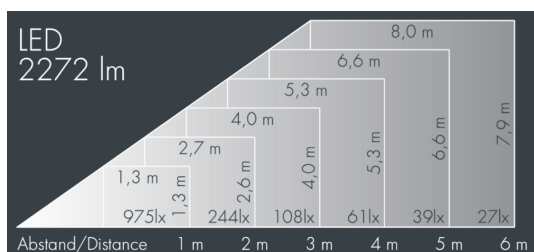

## Ecoline modular system luminaire, right

8 799 245 259

12 × 2,5 W, 2272 lm, 4000 K neutral white, 1-10V, wide beam 67°

L1 = 1242 mm

Customized solutions and modifications are possible: Special RAL, DB or NCS colours as polyester powder coat, luminaires in 2700 K and other colour temperatures and versions for high ambient temperature.

## Specification text

housing made of extruded aluminum and corrosion-resistant die-cast aluminum AlSi12, polyester powder coated by high-quality and UV-stabilized coating process, Colour: black RAL 7021, all exterior parts are stainless steel, UV stabilised, impact-resistant polycarbonate cover with partial frosting for uniform light diffraction, silicon gasket, closure with 2 stainless steel screws, with stainless steel coupling on left side, tilt range: 220°, cable gland: M20, connecting terminal: 5 pole, highly efficient optics made of transparent thermoplastic for precise lighting tasks, CRI > 80, max 2 SDCM, service life L90/B10 > 50.000 h, Beam angle (FWHM): 67°, luminous flux: 2272 lm, wattage: 30 W, delivered lumens 76 lm/W, protection type IP65, protection class I, impact resistance IK10, windage area 0,07 m<sup>2</sup>, dimensions (L×H×W): 1242 × 57 × 54 mm, weight 3.4 kg

## Specification

Wattage	30 W	Beam angle (FWHM)	67°
Delivered lumens	76 lm/W	Housing colour	black RAL 7021
Light source	LED 4000 K	Power supply cable	Ø 6 – 10 mm
Color Rendering Index	CRI > 80	Protection type	IP65
Colour tolerance	max 2 SDCM	Protection class	I
Lifetime ta 25° C	L90/B10 > 50.000 h	Impact resistance	IK10
Control gear	1-10V	Windage area	0,07m <sup>2</sup>
Input voltage AC	110 – 240 V	Dimensions	1242 × 57 × 54 mm
Input voltage DC	195 – 240 V	Weight	3,40 kg
Voltage protection	2 kV L/N   4 kV L/PE	Max. ambient temperature ta	40°
Luminaires per B16A / C16A	50 / 85		