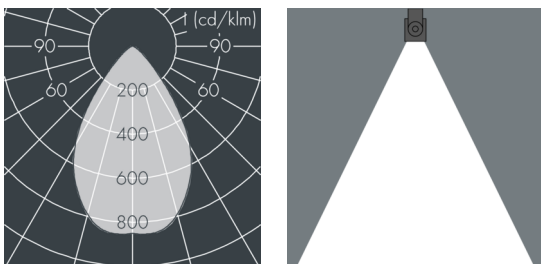

## Ecoline modular system luminaire, right

8 799 255 259

12 × 2,5 W, 2272 lm, 4000 K neutral white, 1-10V, wide beam 67°

L1 = 1242 mm

Customized solutions and modifications are possible: Special RAL, DB or NCS colours as polyester powder coat, luminaires in 2700 K and other colour temperatures and versions for high ambient temperature.

## Specification text

housing made of extruded aluminum and corrosion-resistant die-cast aluminum AlSi12, polyester powder coated by high-quality and UV-stabilized coating process, Colour: silver grey, all exterior parts are stainless steel, UV stabilised, impact-resistant polycarbonate cover with partial frosting for uniform light diffraction, silicon gasket, closure with 2 stainless steel screws, with stainless steel coupling on left side, tilt range: 220°, cable gland: M20, connecting terminal: 5 pole, highly efficient optics made of transparent thermoplastic for precise lighting tasks, CRI > 80, max 2 SDCM, service life L90/B10 > 50.000 h, Beam angle (FWHM): 67°, luminous flux: 2272 lm, wattage: 30 W, delivered lumens 76 lm/W, protection type IP65, protection class I, impact resistance IK10, windage area 0,07 m<sup>2</sup>, dimensions (L×H×W): 1242 × 57 × 54 mm, weight 3.4 kg

## Specification

Wattage	30 W	Beam angle (FWHM)	67°
Delivered lumens	76 lm/W	Housing colour	silver grey
Light source	LED 4000 K	Power supply cable	Ø 6 – 10 mm
Color Rendering Index	CRI > 80	Protection type	IP65
Colour tolerance	max 2 SDCM	Protection class	I
Lifetime ta 25° C	L90/B10 > 50.000 h	Impact resistance	IK10
Control gear	1-10V	Windage area	0,07m <sup>2</sup>
Input voltage AC	110 – 240 V	Dimensions	1242 × 57 × 54 mm
Input voltage DC	195 – 240 V	Weight	3,40 kg
Voltage protection	2 kV L/N   4 kV L/PE	Max. ambient temperature ta	40°
Luminaires per B16A / C16A	50 / 85		