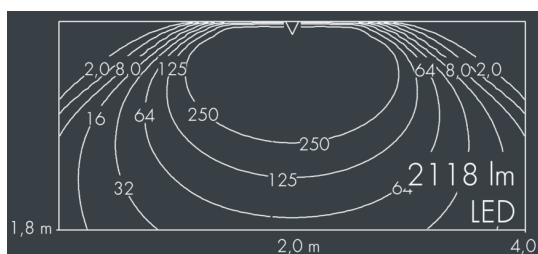

Ecoline modular system luminaire, right

8 799 266 209

12 × 2,5 W, 2118 lm, 3000 K warm white, 1-10V, wall washer 12° / 108°

L1 = 1242 mm

Customized solutions and modifications are possible: Special RAL, DB or NCS colours as polyester powder coat, luminaires in 2700 K and other colour temperatures and versions for high ambient temperature.

Specification text

housing made of extruded aluminum and corrosion-resistant die-cast aluminum AlSi12, polyester powder coated by high-quality and UV-stabilized coating process, Colour: white RAL 9002, all exterior parts are stainless steel, UV stabilised, impact-resistant polycarbonate cover with partial frosting for uniform light diffraction, silicon gasket, closure with 2 stainless steel screws, with stainless steel coupling on left side, tilt range: 220°, cable gland: M20, connecting terminal: 5 pole, highly efficient optics made of transparent thermoplastic for precise lighting tasks, CRI > 80, max 2 SDCM, service life L90/B10 > 50.000 h, Beam angle (FWHM): 12° / 108°, luminous flux: 2118 lm, wattage: 30 W, delivered lumens 71 lm/W, protection type IP65, protection class I, impact resistance IK10, windage area 0,07 m², dimensions (L×H×W): 1242 × 58 × 54 mm, weight 3.4 kg

Specification

Wattage	30 W	Beam angle (FWHM)	12° / 108°
Delivered lumens	71 lm/W	Housing colour	white RAL 9002
Light source	LED 3000 K	Power supply cable	Ø 6 – 10 mm
Color Rendering Index	CRI > 80	Protection type	IP65
Colour tolerance	max 2 SDCM	Protection class	I
Lifetime ta 25° C	L90/B10 > 50.000 h	Impact resistance	IK10
Control gear	1-10V	Windage area	0,07m ²
Input voltage AC	110 – 240 V	Dimensions	1242 × 58 × 54 mm
Input voltage DC	195 – 240 V	Weight	3,40 kg
Voltage protection	2 kV L/N 4 kV L/PE	Max. ambient temperature ta	40°
Luminaires per B16A / C16A	50 / 85		