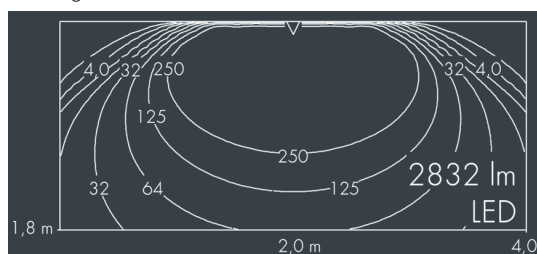

Ecoline modular system luminaire, right

8 799 355 209

15 × 2,5 W, 2832 lm, 4000 K neutral white, 1-10V, wall washer 12° / 108°

L1 = 1542 mm

Customized solutions and modifications are possible: Special RAL, DB or NCS colours as polyester powder coat, luminaires in 2700 K and other colour temperatures and versions for high ambient temperature.

Specification text

housing made of extruded aluminum and corrosion-resistant die-cast aluminum AlSi12, polyester powder coated by high-quality and UV-stabilized coating process, Colour: silver grey, all exterior parts are stainless steel, UV stabilised, impact-resistant polycarbonate cover with partial frosting for uniform light diffraction, silicon gasket, closure with 2 stainless steel screws, with stainless steel coupling on left side, tilt range: 220°, cable gland: M20, connecting terminal: 5 pole, highly efficient optics made of transparent thermoplastic for precise lighting tasks, CRI > 80, max 2 SDCM, service life L90/B10 > 50.000 h, Beam angle (FWHM): 12° / 108°, luminous flux: 2832 lm, wattage: 38 W, delivered lumens 76 lm/W, protection type IP65, protection class I, impact resistance IK10, windage area 0,09 m², dimensions (L×H×W): 1542 × 58 × 54 mm, weight 4 kg

Specification

Wattage	38 W	Beam angle (FWHM)	12° / 108°
Delivered lumens	76 lm/W	Housing colour	silver grey
Light source	LED 4000 K	Power supply cable	Ø 6 – 10 mm
Color Rendering Index	CRI > 80	Protection type	IP65
Colour tolerance	max 2 SDCM	Protection class	I
Lifetime ta 25° C	L90/B10 > 50.000 h	Impact resistance	IK10
Control gear	1-10V	Windage area	0,09m ²
Input voltage AC	110 – 240 V	Dimensions	1542 × 58 × 54 mm
Input voltage DC	195 – 255 V	Weight	4,00 kg
Voltage protection	2 kV L/N 4 kV L/PE	Max. ambient temperature ta	40°
Luminaires per B16A / C16A	25 / 42		