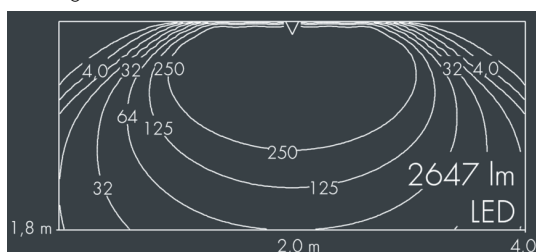

Ecoline modular system luminaire, right

8 799 356 109

1,5 × 2,5 W, 2647 lm, 3000 K warm white, DALI, wall washer 12° / 108°

L1 = 1542 mm

Customized solutions and modifications are possible: Special RAL, DB or NCS colours as polyester powder coat, luminaires in 2700 K and other colour temperatures and versions for high ambient temperature.

Specification text

housing made of extruded aluminum and corrosion-resistant die-cast aluminum AlSi12, polyester powder coated by high-quality and UV-stabilized coating process, Colour: silver grey, all exterior parts are stainless steel, UV stabilised, impact-resistant polycarbonate cover with partial frosting for uniform light diffraction, silicon gasket, closure with 2 stainless steel screws, with stainless steel coupling on left side, tilt range: 220°, cable gland: M20, connecting terminal: 5 pole, highly efficient optics made of transparent thermoplastic for precise lighting tasks, CRI > 80, max 2 SDCM, service life L90/B10 > 50.000 h, Beam angle (FWHM): 12° / 108°, luminous flux: 2647 lm, wattage: 38 W, delivered lumens 71 lm/W, protection type IP65, protection class I, impact resistance IK10, windage area 0,09 m², dimensions (L×H×W): 1542 × 58 × 54 mm, weight 4 kg

Specification

Wattage	38 W	Beam angle (FWHM)	12° / 108°
Delivered lumens	71 lm/W	Housing colour	silver grey
Light source	LED 3000 K	Power supply cable	Ø 6 – 10 mm
Color Rendering Index	CRI > 80	Protection type	IP65
Colour tolerance	max 2 SDCM	Protection class	I
Lifetime ta 25° C	L90/B10 > 50.000 h	Impact resistance	IK10
Control gear	DALI	Windage area	0,09m ²
Input voltage AC	220 – 240 V	Dimensions	1542 × 58 × 54 mm
Input voltage DC	195 – 255 V	Weight	4,00 kg
Voltage protection	1 kV L/N 2 kV L/PE	Max. ambient temperature ta	40°
Luminaires per B16A / C16A	28 / 46		