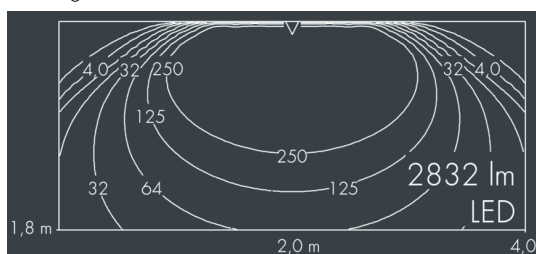

Ecoline modular system luminaire, right

8 799 365 209

15 × 2,5 W, 2832 lm, 4000 K neutral white, 1-10V, wall washer 12° / 108°

L1 = 1542 mm

Customized solutions and modifications are possible: Special RAL, DB or NCS colours as polyester powder coat, luminaires in 2700 K and other colour temperatures and versions for high ambient temperature.

Specification text

housing made of extruded aluminum and corrosion-resistant die-cast aluminum AlSi12, polyester powder coated by high-quality and UV-stabilized coating process, Colour: white RAL 9002, all exterior parts are stainless steel, UV stabilised, impact-resistant polycarbonate cover with partial frosting for uniform light diffraction, silicon gasket, closure with 2 stainless steel screws, with stainless steel coupling on left side, tilt range: 220°, cable gland: M20, connecting terminal: 5 pole, highly efficient optics made of transparent thermoplastic for precise lighting tasks, CRI > 80, max 2 SDCM, service life L90/B10 > 50.000 h, Beam angle (FWHM): 12° / 108°, luminous flux: 2832 lm, wattage: 38 W, delivered lumens 76 lm/W, protection type IP65, protection class I, impact resistance IK10, windage area 0,09 m², dimensions (L×H×W): 1542 × 58 × 54 mm, weight 4 kg

Specification

Wattage	38 W	Beam angle (FWHM)	12° / 108°
Delivered lumens	76 lm/W	Housing colour	white RAL 9002
Light source	LED 4000 K	Power supply cable	Ø 6 – 10 mm
Color Rendering Index	CRI > 80	Protection type	IP65
Colour tolerance	max 2 SDCM	Protection class	I
Lifetime ta 25° C	L90/B10 > 50.000 h	Impact resistance	IK10
Control gear	1-10V	Windage area	0,09m ²
Input voltage AC	110 – 240 V	Dimensions	1542 × 58 × 54 mm
Input voltage DC	195 – 255 V	Weight	4,00 kg
Voltage protection	2 kV L/N 4 kV L/PE	Max. ambient temperature ta	40°
Luminaires per B16A / C16A	25 / 42		