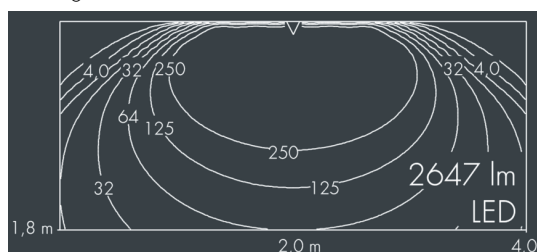

## Ecoline modular system luminaire, right

8 799 366 009

1,5 × 2,5 W, 2647 lm, 3000 K warm white, wall washer 12° / 108°

L1 = 1542 mm

Customized solutions and modifications are possible: Special RAL, DB or NCS colours as polyester powder coat, luminaires in 2700 K and other colour temperatures and versions for high ambient temperature.

## Specification text

housing made of extruded aluminum and corrosion-resistant die-cast aluminum AlSi12, polyester powder coated by high-quality and UV-stabilized coating process, Colour: white RAL 9002, all exterior parts are stainless steel, UV stabilised, impact-resistant polycarbonate cover with partial frosting for uniform light diffraction, silicon gasket, closure with 2 stainless steel screws, with stainless steel coupling on left side, tilt range: 220°, cable gland: M20, connecting terminal: 3 pole, highly efficient optics made of transparent thermoplastic for precise lighting tasks, CRI > 80, max 2 SDCM, service life L90/B10 > 50.000 h, Beam angle (FWHM): 12° / 108°, luminous flux: 2647 lm, wattage: 38 W, delivered lumens 71 lm/W, protection type IP65, protection class I, impact resistance IK10, windage area 0,09 m<sup>2</sup>, dimensions (L×H×W): 1542 × 58 × 54 mm, weight 4 kg

## Specification

Wattage	38 W	Beam angle (FWHM)	12° / 108°
Delivered lumens	71 lm/W	Housing colour	white RAL 9002
Light source	LED 3000 K	Power supply cable	Ø 6 – 10 mm
Color Rendering Index	CRI > 80	Protection type	IP65
Colour tolerance	max 2 SDCM	Protection class	I
Lifetime ta 25° C	L90/B10 > 50.000 h	Impact resistance	IK10
Control gear	on / off	Windage area	0,09m <sup>2</sup>
Input voltage AC	198 – 264 V	Dimensions	1542 × 58 × 54 mm
Input voltage DC	176 – 280 V	Weight	4,00 kg
Voltage protection	4 kV L/N   4 kV L/PE	Max. ambient temperature ta	40°