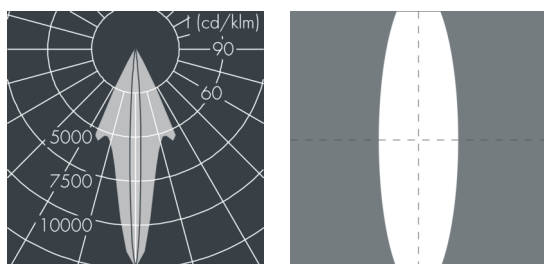

Ecospot Mini

8 980 055 029

3 W, 153 lm, 4000 K neutral white,
linear vertical 24° / 6°

Customized solutions and modifications are possible: Special RAL, DB or NCS colours as polyester powder coat, luminaires in 2700 K and other colour temperatures and versions for high ambient temperature.

Specification text

housing made of die-cast aluminum ALSi12, polyester powder coated by high-quality and UV-stabilized coating process, Colour: silver grey, all exterior parts are stainless steel, tempered high efficiency safety glass, anti-reflective coating from 1 side, silicon gasket, with 3 stainless steel screws, powder coated aluminum mounting bracket with tilt scale: 2 drilled holes \varnothing 7 mm, spacing 30 mm, 1 centre hole \varnothing 8.5 mm, tilt range: 140°, cable gland: M20, connecting terminal: 3 pole, highly efficient optics made of transparent thermoplastic for precise lighting tasks, integral driver (AC/DC), 80, max 2 SDCM, service life L90/B10 > 50.000 h, Beam angle (FWHM): 24° / 6°, luminous flux: 153 lm, wattage: 3 W, delivered lumens 51 lm/W, protection type IP65, protection class I, impact resistance IK08, windage area 0,01 m², dimensions: \varnothing 75 mm, width 125 mm, weight 0.8 kg

Specification

Wattage	3 W	Beam angle (FWHM)	24° / 6°
Delivered lumens	51 lm/W	Housing colour	silver grey
Light source	LED 4000 K	Power supply cable	\varnothing 6 – 13 mm
Color Rendering Index	80	Protection type	IP65
Colour tolerance	max 2 SDCM	Protection class	I
Lifetime ta 25° C	L90/B10 > 50.000 h	Impact resistance	IK08
Control gear	on / off	Windage area	0,01m ²
Input voltage AC	100 – 240 V	Dimensions	\varnothing 75 mm, width 125 mm
Input voltage DC	134 – 335 V	Weight	0,80 kg
Voltage protection	1 kV L/N 1 kV L/PE	Max. ambient temperature ta	40°
Luminaires per B16A / C16A	157 / 317		