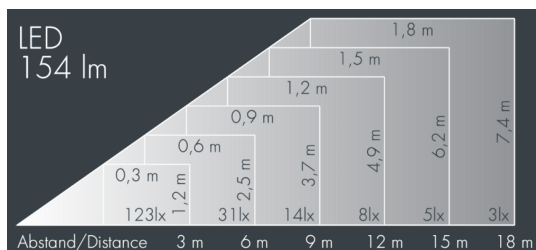

Ecospot Mini

8 980 055 029

3 W, 153 lm, 4000 K neutral white,
linear vertical 24° / 6°

Customized solutions and modifications are possible: Special RAL, DB or NCS colours as polyester powder coat, luminaires in 2700 K and other colour temperatures and versions for high ambient temperature.

Specification text

housing made of die-cast aluminum ALSi12, polyester powder coated by high-quality and UV-stabilized coating process, Colour: silver grey, all exterior parts are stainless steel, tempered high efficiency safety glass, anti-reflective coating from 1 side, silicon gasket, with 3 stainless steel screws, powder coated aluminum mounting bracket with tilt scale: 2 drilled holes \varnothing 7 mm, spacing 30 mm, 1 centre hole \varnothing 8.5 mm, tilt range: 140°, cable gland: M20, connecting terminal: 3 pole, highly efficient optics made of transparent thermoplastic for precise lighting tasks, integral driver (AC/DC), 80, max 2 SDCM, service life L90/B10 > 50.000 h, Beam angle (FWHM): 24° / 6°, luminous flux: 153 lm, wattage: 3 W, delivered lumens 51 lm/W, protection type IP65, protection class I, impact resistance IK08, windage area 0,01 m², dimensions: \varnothing 75 mm, width 125 mm, weight 0.8 kg

Specification

Wattage	3 W	Beam angle (FWHM)	24° / 6°
Delivered lumens	51 lm/W	Housing colour	silver grey
Light source	LED 4000 K	Power supply cable	\varnothing 6 – 13 mm
Color Rendering Index	80	Protection type	IP65
Colour tolerance	max 2 SDCM	Protection class	I
Lifetime ta 25° C	L90/B10 > 50.000 h	Impact resistance	IK08
Control gear	on / off	Windage area	0,01m ²
Input voltage AC	100 – 240 V	Dimensions	\varnothing 75 mm, width 125 mm
Input voltage DC	134 – 335 V	Weight	0,80 kg
Voltage protection	1 kV L/N 1 kV L/PE	Max. ambient temperature ta	40°
Luminaires per B16A / C16A	157 / 317		