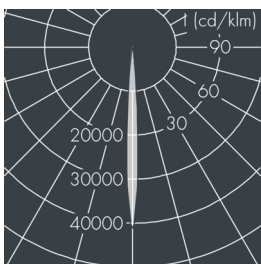

Ecospot

8 981 055 019

19 W, 1275 lm, 4000 K neutral white,
narrow beam 6°

Customized solutions and modifications are possible: Special RAL, DB or NCS colours as polyester powder coat, luminaires in 2700 K and other colour temperatures and versions for high ambient temperature.

Specification text

housing made of die-cast aluminum ALSi12, polyester powder coated by high-quality and UV-stabilized coating process, Colour: silver grey, all exterior parts are stainless steel, tempered high efficiency safety glass, anti-reflective coating from 1 side, silicon gasket, with 3 stainless steel screws, powder coated aluminum mounting bracket with tilt scale: 2 drilled holes $\varnothing 7$ mm, spacing 30 mm, 1 centre hole $\varnothing 8.5$ mm, tilt range: 140° , cable gland: M20, connecting terminal: 3 pole, highly efficient anodized rotationally symmetrical reflector with matt finish, integral driver (AC/DC), 80, max 2 SDCM, service life L80/B20 > 50.000 h, Beam angle (FWHM): 6° , luminous flux: 1275 lm, wattage: 19 W, delivered lumens 61 lm/W, protection type IP65, protection class I, impact resistance IK08, windage area 0,01 m², dimensions: $\varnothing 95$ mm, width 165 mm, weight 1,5 kg

Wattage	19 W	Beam angle (FWHM)	6°
Delivered lumens	61 lm/W	Housing colour	silver grey
Light source	LED 4000 K	Power supply cable	$\varnothing 6 - 13$ mm
Color Rendering Index	80	Protection type	IP65
Colour tolerance	max 2 SDCM	Protection class	I
Lifetime ta 25° C	L80/B20 > 50.000 h	Impact resistance	IK08
Control gear	on / off	Windage area	0,01m ²
Input voltage AC	220 – 240 V	Dimensions	$\varnothing 95$ mm, width 165 mm
Input voltage DC	220 – 240 V	Weight	1,50 kg
Voltage protection	2 kV L/N 4 kV L/PE	Max. ambient temperature ta	35°
Luminaires per B16A / C16A	50 / 85		