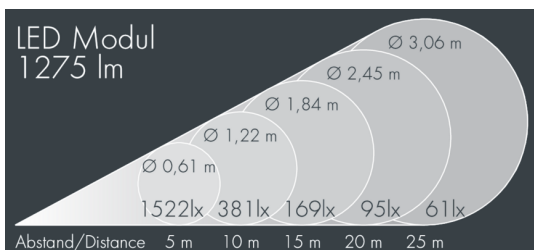

Ecospot

8 981 055 019

19 W, 1275 lm, 4000 K neutral white,
narrow beam 6°

Customized solutions and modifications are possible: Special RAL, DB or NCS colours as polyester powder coat, luminaires in 2700 K and other colour temperatures and versions for high ambient temperature.

Specification text

housing made of die-cast aluminum ALSi12, polyester powder coated by high-quality and UV-stabilized coating process, Colour: silver grey, all exterior parts are stainless steel, tempered high efficiency safety glass, anti-reflective coating from 1 side, silicon gasket, with 3 stainless steel screws, powder coated aluminum mounting bracket with tilt scale: 2 drilled holes $\varnothing 7$ mm, spacing 30 mm, 1 centre hole $\varnothing 8.5$ mm, tilt range: 140° , cable gland: M20, connecting terminal: 3 pole, highly efficient anodized rotationally symmetrical reflector with matt finish, integral driver (AC/DC), 80, max 2 SDCM, service life L80/B20 > 50.000 h, Beam angle (FWHM): 6° , luminous flux: 1275 lm, wattage: 19 W, delivered lumens 61 lm/W, protection type IP65, protection class I, impact resistance IK08, windage area 0,01 m², dimensions: $\varnothing 95$ mm, width 165 mm, weight 1,5 kg

Wattage	19 W	Beam angle (FWHM)	6°
Delivered lumens	61 lm/W	Housing colour	silver grey
Light source	LED 4000 K	Power supply cable	$\varnothing 6 - 13$ mm
Color Rendering Index	80	Protection type	IP65
Colour tolerance	max 2 SDCM	Protection class	I
Lifetime ta 25° C	L80/B20 > 50.000 h	Impact resistance	IK08
Control gear	on / off	Windage area	0,01m ²
Input voltage AC	220 – 240 V	Dimensions	$\varnothing 95$ mm, width 165 mm
Input voltage DC	220 – 240 V	Weight	1,50 kg
Voltage protection	2 kV L/N 4 kV L/PE	Max. ambient temperature ta	35°
Luminaires per B16A / C16A	50 / 85		