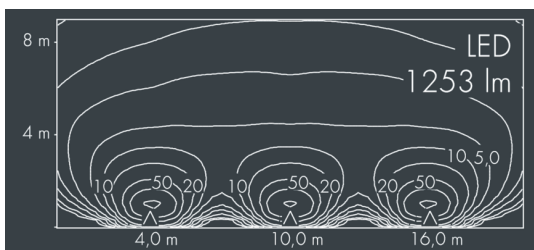

## Ecovision Mini

8 706 045 209

6 × 2,5 W, 1253 lm, 4000 K neutral white, 1-10V, wall washer 15° / 103°

Customized solutions and modifications are possible: Special RAL, DB or NCS colours as polyester powder coat, luminaires in 2700 K and other colour temperatures and versions for high ambient temperature.

## Specification text

housing made corrosion-resistant die-cast aluminum AlSi12, polyester powder coated by high-quality and UV-stabilized coating process, Colour: black RAL 7021, all exterior parts are stainless steel, UV stabilised, impact-resistant polycarbonate cover, silicon gasket, with 4 stainless steel screws, mounting brackets: 2 drilled holes Ø 6,5 mm, spacing 282 mm, tilt range: 120°, cable gland: PG11, connecting terminal: 5 pole, highly efficient optics made of transparent thermoplastic for precise lighting tasks, integral driver (1-10V), CRI > 80, max 2 SDCM, service life L90/B10 > 50.000 h, Beam angle (FWHM): 15° / 103°, luminous flux: 1253 lm, wattage: 15 W, delivered lumens 84 lm/W, protection type IP65, protection class I, impact resistance IK10, windage area 0,04 m<sup>2</sup>, dimensions (L×H×W): 328 × 47 × 135 mm, weight 2.5 kg

## Specification

Wattage	15 W	Beam angle (FWHM)	15° / 103°
Delivered lumens	84 lm/W	Housing colour	black RAL 7021
Light source	LED 4000 K	Power supply cable	Ø 7 – 9 mm
Color Rendering Index	CRI > 80	Protection type	IP65
Colour tolerance	max 2 SDCM	Protection class	I
Lifetime ta 25° C	L90/B10 > 50.000 h	Impact resistance	IK10
Control gear	1-10V	Windage area	0,04m <sup>2</sup>
		Dimensions	328 × 47 × 135 mm
		Weight	2,50 kg
		Max. ambient temperature ta	35°