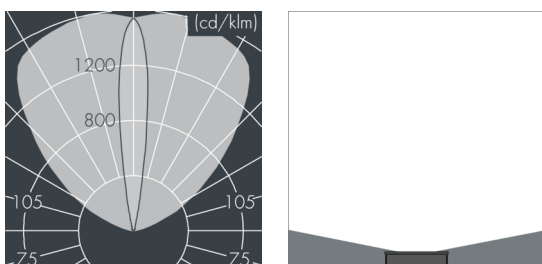

## Ecovision Mini

8 706 045 209

6 × 2,5 W, 1253 lm, 4000 K neutral white, 1-10V, wall washer 15° / 103°

Customized solutions and modifications are possible: Special RAL, DB or NCS colours as polyester powder coat, luminaires in 2700 K and other colour temperatures and versions for high ambient temperature.

## Specification text

housing made corrosion-resistant die-cast aluminum AlSi12, polyester powder coated by high-quality and UV-stabilized coating process, Colour: black RAL 7021, all exterior parts are stainless steel, UV stabilised, impact-resistant polycarbonate cover, silicon gasket, with 4 stainless steel screws, mounting brackets: 2 drilled holes Ø 6,5 mm, spacing 282 mm, tilt range: 120°, cable gland: PG11, connecting terminal: 5 pole, highly efficient optics made of transparent thermoplastic for precise lighting tasks, integral driver (1-10V), CRI > 80, max 2 SDCM, service life L90/B10 > 50.000 h, Beam angle (FWHM): 15° / 103°, luminous flux: 1253 lm, wattage: 15 W, delivered lumens 84 lm/W, protection type IP65, protection class I, impact resistance IK10, windage area 0,04 m<sup>2</sup>, dimensions (L×H×W): 328 × 47 × 135 mm, weight 2.5 kg

## Specification

Wattage	15 W	Beam angle (FWHM)	15° / 103°
Delivered lumens	84 lm/W	Housing colour	black RAL 7021
Light source	LED 4000 K	Power supply cable	Ø 7 – 9 mm
Color Rendering Index	CRI > 80	Protection type	IP65
Colour tolerance	max 2 SDCM	Protection class	I
Lifetime ta 25° C	L90/B10 > 50.000 h	Impact resistance	IK10
Control gear	1-10V	Windage area	0,04m <sup>2</sup>
		Dimensions	328 × 47 × 135 mm
		Weight	2,50 kg
		Max. ambient temperature ta	35°