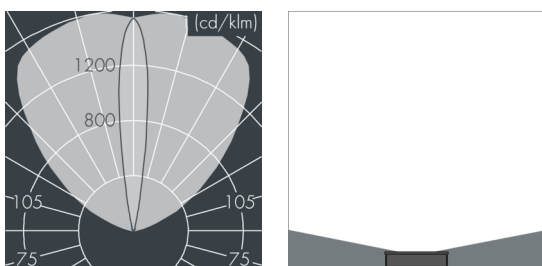

## Ecovision Mini

8 706 145 209

6 × 2,5 W, 1253 lm, 4000 K neutral white, 1-10V, wall washer 15° / 103°

Customized solutions and modifications are possible: Special RAL, DB or NCS colours as polyester powder coat, luminaires in 2700 K and other colour temperatures and versions for high ambient temperature.

## Specification text

housing made corrosion-resistant die-cast aluminum AlSi12, polyester powder coated by high-quality and UV-stabilized coating process, Colour: black RAL 7021, all exterior parts are stainless steel, UV stabilised, impact-resistant polycarbonate cover, silicon gasket, with 4 stainless steel screws, wall arm: 2 drilled holes Ø 6,5 mm, spacing 282 mm, tilt range: 310°, cable gland: PG11, connecting terminal: 5 pole, highly efficient optics made of transparent thermoplastic for precise lighting tasks, integral driver (1-10V), CRI > 80, max 2 SDCM, service life L90/B10 > 50.000 h, Beam angle (FWHM): 15° / 103°, luminous flux: 1253 lm, wattage: 15 W, delivered lumens 84 lm/W, protection type IP65, protection class I, impact resistance IK10, windage area 0,04 m<sup>2</sup>, dimensions (L×H×W): 328 × 47 × 135 mm, weight 3.1 kg

## Specification

Wattage	15 W	Beam angle (FWHM)	15° / 103°
Delivered lumens	84 lm/W	Housing colour	black RAL 7021
Light source	LED 4000 K	Power supply cable	Ø 7 – 9 mm
Color Rendering Index	CRI > 80	Protection type	IP65
Colour tolerance	max 2 SDCM	Protection class	I
Lifetime ta 25° C	L90/B10 > 50.000 h	Impact resistance	IK10
Control gear	1-10V	Windage area	0,04m <sup>2</sup>
		Dimensions	328 × 47 × 135 mm
		Weight	3,10 kg
		Max. ambient temperature ta	35°