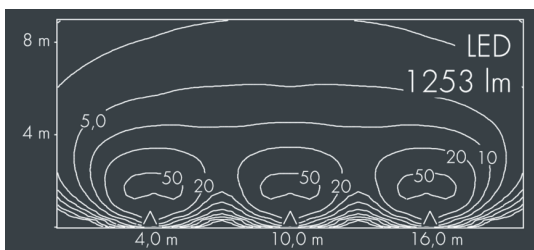

## Ecovision Mini

8 706 145 209

6 × 2,5 W, 1253 lm, 4000 K neutral white, 1-10V, wall washer 15° / 103°

Customized solutions and modifications are possible: Special RAL, DB or NCS colours as polyester powder coat, luminaires in 2700 K and other colour temperatures and versions for high ambient temperature.

## Specification text

housing made corrosion-resistant die-cast aluminum AlSi12, polyester powder coated by high-quality and UV-stabilized coating process, Colour: black RAL 7021, all exterior parts are stainless steel, UV stabilised, impact-resistant polycarbonate cover, silicon gasket, with 4 stainless steel screws, wall arm: 2 drilled holes Ø 6,5 mm, spacing 282 mm, tilt range: 310°, cable gland: PG11, connecting terminal: 5 pole, highly efficient optics made of transparent thermoplastic for precise lighting tasks, integral driver (1-10V), CRI > 80, max 2 SDCM, service life L90/B10 > 50.000 h, Beam angle (FWHM): 15° / 103°, luminous flux: 1253 lm, wattage: 15 W, delivered lumens 84 lm/W, protection type IP65, protection class I, impact resistance IK10, windage area 0,04 m<sup>2</sup>, dimensions (L×H×W): 328 × 47 × 135 mm, weight 3.1 kg

## Specification

Wattage	15 W	Beam angle (FWHM)	15° / 103°
Delivered lumens	84 lm/W	Housing colour	black RAL 7021
Light source	LED 4000 K	Power supply cable	Ø 7 – 9 mm
Color Rendering Index	CRI > 80	Protection type	IP65
Colour tolerance	max 2 SDCM	Protection class	I
Lifetime ta 25° C	L90/B10 > 50.000 h	Impact resistance	IK10
Control gear	1-10V	Windage area	0,04m <sup>2</sup>
		Dimensions	328 × 47 × 135 mm
		Weight	3,10 kg
		Max. ambient temperature ta	35°