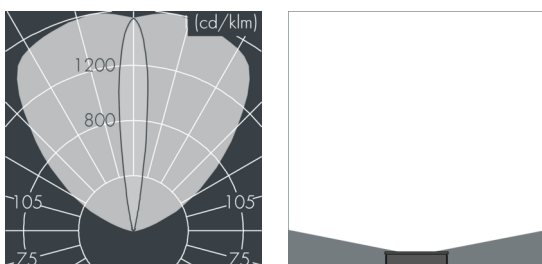

Ecovision Mini

8 706 155 009

6 × 2,5 W, 1253 lm, 4000 K neutral white,
wall washer 15° / 103°

Customized solutions and modifications are possible: Special RAL, DB or NCS colours as polyester powder coat, luminaires in 2700 K and other colour temperatures and versions for high ambient temperature.

Specification text

housing made corrosion-resistant die-cast aluminum AlSi12, polyester powder coated by high-quality and UV-stabilized coating process, Colour: silver grey, all exterior parts are stainless steel, UV stabilised, impact-resistant polycarbonate cover, silicon gasket, with 4 stainless steel screws, wall arm: 2 drilled holes Ø 6,5 mm, spacing 282 mm, tilt range: 310°, cable gland: PG11, connecting terminal: 3 pole, highly efficient optics made of transparent thermoplastic for precise lighting tasks, integral driver (AC/DC), CRI > 80, max 2 SDCM, service life L90/B10 > 50.000 h, Beam angle (FWHM): 15° / 103°, luminous flux: 1253 lm, wattage: 15 W, delivered lumens 84 lm/W, protection type IP65, protection class I, impact resistance IK10, windage area 0,04 m², dimensions (L×H×W): 328 × 47 × 135 mm, weight 3.3 kg

Wattage	15 W	Beam angle (FWHM)	15° / 103°
Delivered lumens	84 lm/W	Housing colour	silver grey
Light source	LED 4000 K	Power supply cable	Ø 7 – 9 mm
Color Rendering Index	CRI > 80	Protection type	IP65
Colour tolerance	max 2 SDCM	Protection class	I
Lifetime ta 25° C	L90/B10 > 50.000 h	Impact resistance	IK10
Control gear	on / off	Windage area	0,04m²
Input voltage AC	220 – 240 V	Dimensions	328 × 47 × 135 mm
Input voltage DC	220 – 240 V	Weight	3,30 kg
Voltage protection	2 kV L/N 4 kV L/PE	Max. ambient temperature ta	35°
Luminaires per B16A / C16A	50 / 51		