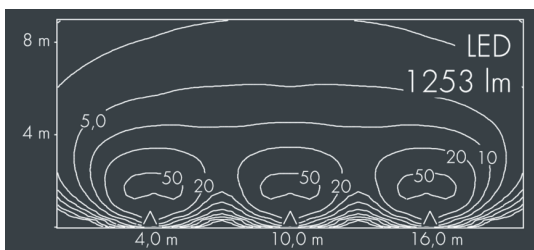

Ecovision Mini

8 706 155 009

6 × 2,5 W, 1253 lm, 4000 K neutral white,
wall washer 15° / 103°

Customized solutions and modifications are possible: Special RAL, DB or NCS colours as polyester powder coat, luminaires in 2700 K and other colour temperatures and versions for high ambient temperature.

Specification text

housing made corrosion-resistant die-cast aluminum AlSi12, polyester powder coated by high-quality and UV-stabilized coating process, Colour: silver grey, all exterior parts are stainless steel, UV stabilised, impact-resistant polycarbonate cover, silicon gasket, with 4 stainless steel screws, wall arm: 2 drilled holes Ø 6,5 mm, spacing 282 mm, tilt range: 310°, cable gland: PG11, connecting terminal: 3 pole, highly efficient optics made of transparent thermoplastic for precise lighting tasks, integral driver (AC/DC), CRI > 80, max 2 SDCM, service life L90/B10 > 50.000 h, Beam angle (FWHM): 15° / 103°, luminous flux: 1253 lm, wattage: 15 W, delivered lumens 84 lm/W, protection type IP65, protection class I, impact resistance IK10, windage area 0,04 m², dimensions (L×H×W): 328 × 47 × 135 mm, weight 3.3 kg

Wattage	15 W	Beam angle (FWHM)	15° / 103°
Delivered lumens	84 lm/W	Housing colour	silver grey
Light source	LED 4000 K	Power supply cable	Ø 7 – 9 mm
Color Rendering Index	CRI > 80	Protection type	IP65
Colour tolerance	max 2 SDCM	Protection class	I
Lifetime ta 25° C	L90/B10 > 50.000 h	Impact resistance	IK10
Control gear	on / off	Windage area	0,04m²
Input voltage AC	220 – 240 V	Dimensions	328 × 47 × 135 mm
Input voltage DC	220 – 240 V	Weight	3,30 kg
Voltage protection	2 kV L/N 4 kV L/PE	Max. ambient temperature ta	35°
Luminaires per B16A / C16A	50 / 51		