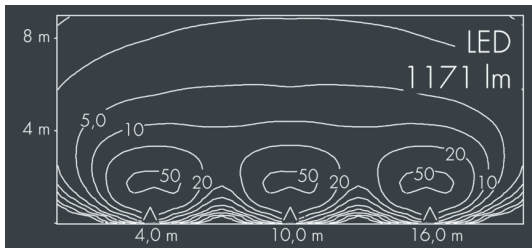

Ecovision Mini

8 706 156 209

6 × 2,5 W, 1175 lm, 3000 K warm white, 1-10V,
wall washer 15° / 103°

Customized solutions and modifications are possible: Special RAL, DB or NCS colours as polyester powder coat, luminaires in 2700 K and other colour temperatures and versions for high ambient temperature.

Specification text

housing made corrosion-resistant die-cast aluminum ALSi12, polyester powder coated by high-quality and UV-stabilized coating process, Colour: silver grey, all exterior parts are stainless steel, UV stabilised, impact-resistant polycarbonate cover, silicon gasket, with 4 stainless steel screws, wall arm: 2 drilled holes \varnothing 6,5 mm, spacing 282 mm, tilt range: 310°, cable gland: PG11, connecting terminal: 5 pole, highly efficient optics made of transparent thermoplastic for precise lighting tasks, integral driver (1-10V), CRI > 80, max 2 SDCM, service life L90/B10 > 50.000 h, Beam angle (FWHM): 15° / 103°, luminous flux: 1175 lm, wattage: 15 W, delivered lumens 78 lm/W, protection type IP65, protection class I, impact resistance IK10, windage area 0,04 m², dimensions (L×H×W): 328 × 47 × 135 mm, weight 3.1 kg

Wattage	15 W	Beam angle (FWHM)	15° / 103°
Delivered lumens	78 lm/W	Housing colour	silver grey
Light source	LED 3000 K	Power supply cable	\varnothing 7 – 9 mm
Color Rendering Index	CRI > 80	Protection type	IP65
Colour tolerance	max 2 SDCM	Protection class	I
Lifetime ta 25° C	L90/B10 > 50.000 h	Impact resistance	IK10
Control gear	1-10V	Windage area	0,04m ²
		Dimensions	328 × 47 × 135 mm
		Weight	3,10 kg
		Max. ambient temperature ta	35°