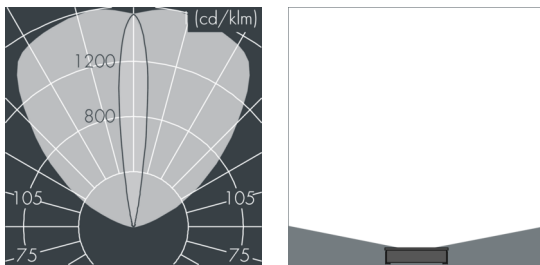

Ecovision Mini

8 706 156 209

6 × 2,5 W, 1175 lm, 3000 K warm white, 1-10V,
wall washer 15° / 103°

Customized solutions and modifications are possible: Special RAL, DB or NCS colours as polyester powder coat, luminaires in 2700 K and other colour temperatures and versions for high ambient temperature.

Specification text

housing made corrosion-resistant die-cast aluminum ALSi12, polyester powder coated by high-quality and UV-stabilized coating process, Colour: silver grey, all exterior parts are stainless steel, UV stabilised, impact-resistant polycarbonate cover, silicon gasket, with 4 stainless steel screws, wall arm: 2 drilled holes \varnothing 6,5 mm, spacing 282 mm, tilt range: 310°, cable gland: PG11, connecting terminal: 5 pole, highly efficient optics made of transparent thermoplastic for precise lighting tasks, integral driver (1-10V), CRI > 80, max 2 SDCM, service life L90/B10 > 50.000 h, Beam angle (FWHM): 15° / 103°, luminous flux: 1175 lm, wattage: 15 W, delivered lumens 78 lm/W, protection type IP65, protection class I, impact resistance IK10, windage area 0,04 m², dimensions (L×H×W): 328 × 47 × 135 mm, weight 3.1 kg

Wattage	15 W	Beam angle (FWHM)	15° / 103°
Delivered lumens	78 lm/W	Housing colour	silver grey
Light source	LED 3000 K	Power supply cable	\varnothing 7 – 9 mm
Color Rendering Index	CRI > 80	Protection type	IP65
Colour tolerance	max 2 SDCM	Protection class	I
Lifetime ta 25° C	L90/B10 > 50.000 h	Impact resistance	IK10
Control gear	1-10V	Windage area	0,04m ²
		Dimensions	328 × 47 × 135 mm
		Weight	3,10 kg
		Max. ambient temperature ta	35°