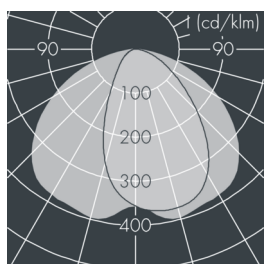

Fluxa Mini G

8 290 165 279

36 W, 3289 lm, 4000 K neutral white, 1-10V,
wide beam 62° / 124°

Customized solutions and modifications are possible: Special RAL, DB or NCS colours as polyester powder coat, luminaires in 2700 K and other colour temperatures and versions for high ambient temperature.

for reduced glare, silicon gasket, closure with 4 stainless steel screws, adjustable bracket assembly: 4 drilled holes Ø 6,5 mm, spacing 50 x 30 mm, tilt range: + / - 15°, cable gland: M16, connecting terminal: 5 pole, highly efficient anodized rotationally symmetrical reflector with matt finish, integral driver (1-10V), CRI > 70, max 3 SDCM, service life L90/B10 > 50.000 h, Beam angle (FWHM): 62° / 124°, luminous flux: 3289 lm, wattage: 36 W, delivered lumens 92 lm/W, protection type IP65, protection class I, impact resistance IK08, windage area 0,047 m², dimensions (LxHxW): 250 x 89 x 185 mm, weight 2.3 kg

Wattage	36 W	Beam angle (FWHM)	62° / 124°
Delivered lumens	92 lm/W	Housing colour	white RAL 9002
Light source	LED 4000 K	Power supply cable	Ø 7 – 9 mm
Color Rendering Index	CRI > 70	Protection type	IP65
Colour tolerance	max 3 SDCM	Protection class	I
Lifetime ta 25° C	L90/B10 > 50.000 h	Impact resistance	IK08
Control gear	1-10V	Windage area	0,047m²
Input voltage AC	220 – 240 V	Dimensions	250 x 89 x 185 mm
Input voltage DC	195 – 250 V	Weight	2,30 kg
Voltage protection	2 kV L/N 4 kV L/PE	Max. ambient temperature ta	35°
Luminaires per B16A / C16A	50 / 85		