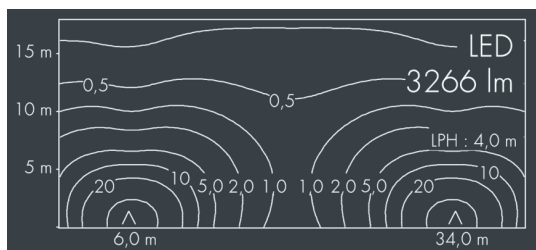

Fluxa Mini G

8 290 165 279

36 W, 3289 lm, 4000 K neutral white, 1-10V,
wide beam 62° / 124°

Customized solutions and modifications are possible: Special RAL, DB or NCS colours as polyester powder coat, luminaires in 2700 K and other colour temperatures and versions for high ambient temperature.

for reduced glare, silicon gasket, closure with 4 stainless steel screws, adjustable bracket assembly: 4 drilled holes Ø 6,5 mm, spacing 50 x 30 mm, tilt range: + / - 15°, cable gland: M16, connecting terminal: 5 pole, highly efficient anodized rotationally symmetrical reflector with matt finish, integral driver (1-10V), CRI > 70, max 3 SDCM, service life L90/B10 > 50.000 h, Beam angle (FWHM): 62° / 124°, luminous flux: 3289 lm, wattage: 36 W, delivered lumens 92 lm/W, protection type IP65, protection class I, impact resistance IK08, windage area 0,047 m², dimensions (LxHxW): 250 x 89 x 185 mm, weight 2.3 kg

Wattage	36 W	Beam angle (FWHM)	62° / 124°
Delivered lumens	92 lm/W	Housing colour	white RAL 9002
Light source	LED 4000 K	Power supply cable	Ø 7 – 9 mm
Color Rendering Index	CRI > 70	Protection type	IP65
Colour tolerance	max 3 SDCM	Protection class	I
Lifetime ta 25° C	L90/B10 > 50.000 h	Impact resistance	IK08
Control gear	1-10V	Windage area	0,047m²
Input voltage AC	220 – 240 V	Dimensions	250 x 89 x 185 mm
Input voltage DC	195 – 250 V	Weight	2,30 kg
Voltage protection	2 kV L/N 4 kV L/PE	Max. ambient temperature ta	35°
Luminaires per B16A / C16A	50 / 85		