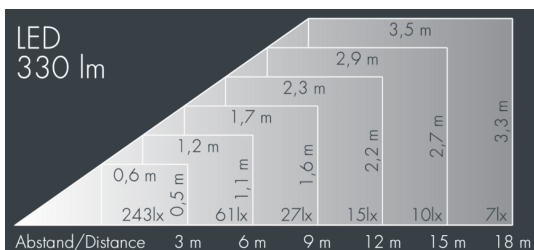

Gemini 1

8 337 161 009

2 × 2,5 W, 324 lm, 3000 K warm white,
narrow beam up, narrow beam down up 7° / down 7°

Customized solutions and modifications are possible: Special RAL, DB or NCS colours as polyester powder coat, luminaires in 2700 K and other colour temperatures and versions for high ambient temperature.

Specification text

housing made of corrosion-resistant die-cast aluminum AlSi12, polyester powder coated by high-quality and UV-stabilized coating process, Colour: white RAL 9002, all exterior parts are stainless steel, tempered high efficiency safety glass, anti-reflective coating from 1 side, dark screenprint, silicon gasket, wall box: 2 drilled holes Ø 6 mm, spacing 64 mm, one cable entry for recessed or surface mounted cable Ø 7-10 mm, cable gland: Ø 7-10 mm, recessed or surface mounted cable, connecting terminal: 3 pole, highly efficient optics made of transparent thermoplastic for precise lighting tasks, integral driver (AC/DC), CRI > 80, max 2 SDCM, service life L90/B10 > 50.000 h, Beam angle (FWHM): up 7° / down 7°, luminous flux: 324 lm, wattage: 5 W, delivered lumens 65 lm/W, protection type IP65, protection class I, impact resistance IK08, windage area 0,01 m², dimensions (L×H×W): 86 × 110 × 69 mm, weight 0.6 kg

Wattage	5 W	Beam angle (FWHM)	up 7° / down 7°
Delivered lumens	65 lm/W	Housing colour	white RAL 9002
Light source	LED 3000 K	Power supply cable	Ø 7 – 11 mm
Color Rendering Index	CRI > 80	Protection type	IP65
Colour tolerance	max 2 SDCM	Protection class	I
Lifetime ta 25° C	L90/B10 > 50.000 h	Impact resistance	IK08
Control gear	on / off	Windage area	0,01m ²
Input voltage AC	100 – 240 V	Dimensions	86 × 110 × 69 mm
Input voltage DC	135 – 335 V	Weight	0,60 kg
Voltage protection	± kV L/N ± kV L/PE	Max. ambient temperature ta	40°
Luminaires per B16A / C16A	157 / 317		