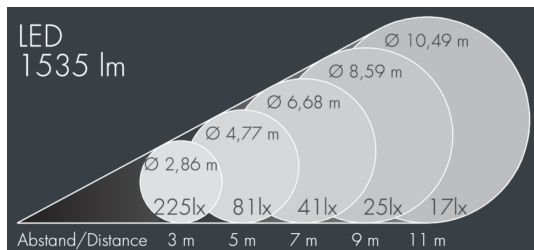

Metaspot Gobo

8 244 044 369
49 W, 1535 lm, 6500 K cold white, Zhaga 18,
45 mm focal length 41°

Customized solutions and modifications are possible: Special RAL, DB or NCS colours as polyester powder coat, luminaires in 2700 K and other colour temperatures and versions for high ambient temperature.

Specification text

housing made of corrosion-resistant die-cast aluminum AlSi12, polyester powder coated by high-quality and UV-stabilized coating process, Colour: black RAL 7021, all exterior parts are stainless steel, tempered safety glass, anti-reflective coating from 1 side, dark screenprint, silicon gasket, tool-free twist closure, mounting bracket made of coated aluminum with inclination scale : 2 drilled holes $\varnothing$ 9 mm, spacing 40 mm, 1 centre hole $\varnothing$ 14 mm, tilt range: 180°, cable gland: M20, connecting terminal: 5 pole, focusable projection lens for precise light control and sharp-edged image projections, integral driver (AC/DC), CRI > 70, Beam angle (FWHM): 41°, luminous flux: 1535 lm, wattage: 49 W, delivered lumens 31 lm/W, protection type IP65, protection class I, impact resistance IK08, dimensions: $\varnothing$ 200 mm, width 423 mm, weight 6.5 kg

The modular luminaire design makes the replacement of components possible. The product meets the demands of the applicable EU guidelines and product safety regulations and bears the CE mark.

IP65 IK08

Specification

Wattage	49 W	Beam angle (FWHM)	41°
Delivered lumens	31 lm/W	Housing colour	black RAL 7021
Light source	LED 6500 K	Protection type	IP65
Color Rendering Index	CRI > 70	Protection class	I
Control gear	Zhaga 18	Impact resistance	IK08
		Dimensions	$\varnothing$ 200 mm, width 423 mm
		Weight	6,50 kg