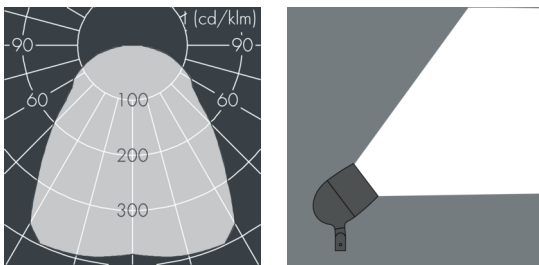

## Metaspot 3 Darkring Optic

8 233 067 069

3 × 19 W, 4396 lm, 2700 K warm white, extra wide beam 91°

Customized solutions and modifications are possible: Special RAL, DB or NCS colours as polyester powder coat, luminaires in 2700 K and other colour temperatures and versions for high ambient temperature.

## Specification text

housing made of corrosion-resistant die-cast aluminum AlSi12, polyester powder coated by high-quality and UV-stabilized coating process, Colour: white RAL 9002, all exterior parts are stainless steel, tempered safety glass, anti-reflective coating from 1 side, dark screenprint, silicon gasket, tool-free twist closure, mounting bracket: 2 drilled holes  $\varnothing$  9 mm, spacing 40 mm, 1 centre hole  $\varnothing$  14 mm, tilt range: 180°, cable gland: M20, connecting terminal: 3 pole, light source completely shielded, high gloss aluminium reflector, integral driver (AC/DC), CRI > 80, 3, service life L80/B10 > 50.000 h, Beam angle (FWHM): 91°, luminous flux: 4396 lm, wattage: 58 W, delivered lumens 76 lm/W, protection type IP65, protection class I, impact resistance IK08, windage area 0,055 m<sup>2</sup>, dimensions:  $\varnothing$  200 mm, width 272 mm, weight 4.4 kg

## Specification

Wattage	58 W	Beam angle (FWHM)	91°
Delivered lumens	76 lm/W	Housing colour	white RAL 9002
Light source	LED 2700 K	Power supply cable	$\varnothing$ 6 – 11 mm
Color Rendering Index	CRI > 80	Protection type	IP65
Colour tolerance	3	Protection class	I
Lifetime ta 25° C	L80/B10 > 50.000 h	Impact resistance	IK08
Control gear	on / off	Windage area	0,055m <sup>2</sup>
Input voltage AC	220 – 240 V	Dimensions	$\varnothing$ 200 mm, width 272 mm
Input voltage DC	220 – 240 V	Weight	4,40 kg
Voltage protection	6 kV L/N   8 kV L/PE	Max. ambient temperature ta	45°
Luminaires per B16A / C16A	8 / 16		