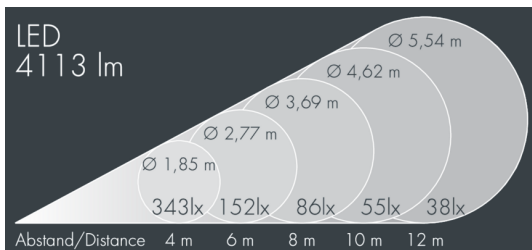

Metaspot 3 Darkring Optic

8 233 246 149

3 × 19 W, 4113 lm, 3000 K warm white, DALI, medium wide beam 26°

Customized solutions and modifications are possible: Special RAL, DB or NCS colours as polyester powder coat, luminaires in 2700 K and other colour temperatures and versions for high ambient temperature.

Specification text

housing made of corrosion-resistant die-cast aluminum AlSi12, polyester powder coated by high-quality and UV-stabilized coating process, Colour: black RAL 7021, all exterior parts are stainless steel, tempered safety glass, anti-reflective coating from 1 side, dark screenprint, silicon gasket, tool-free twist closure, for installation on poles Ø 60 - 100 mm, tiltable base made of powder coated aluminum, 2 drilled holes Ø 9 mm, spacing 95 mm, 1 centre hole Ø 40 mm, tilt range: 90°, 360° adjustable, cable gland: M20, connecting terminal: 5 pole, light source completely shielded, high gloss aluminium reflector, integral, dimmable driver (DALI), CRI > 80, 3, service life L80/B10 > 50.000 h, Beam angle (FWHM): 26°, luminous flux: 4113 lm, wattage: 58 W, delivered lumens 71 lm/W, protection type IP65, protection class I, impact resistance IK08, windage area 0,055 m², dimensions: Ø 176 mm, width 244 mm, weight 4.4 kg

Specification

Wattage	58 W	Beam angle (FWHM)	26°
Delivered lumens	71 lm/W	Housing colour	black RAL 7021
Light source	LED 3000 K	Power supply cable	Ø 6 – 11 mm
Color Rendering Index	CRI > 80	Protection type	IP65
Colour tolerance	3	Protection class	I
Lifetime ta 25° C	L80/B10 > 50.000 h	Impact resistance	IK08
Control gear	DALI	Windage area	0,055m ²
Input voltage AC	220 – 240 V	Dimensions	Ø 176 mm, width 244 mm
Input voltage DC	220 – 240 V	Weight	4,40 kg
Voltage protection	6 kV L/N 8 kV L/PE	Max. ambient temperature ta	45°
Luminaires per B16A / C16A	10 / 16		