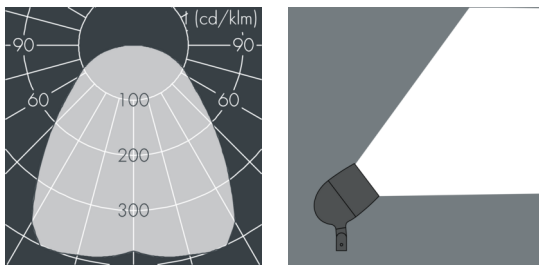

Metaspot 2 Darkring Optic

8 236 256 169

3 × 13 W, 2956 lm, 3000 K warm white, DALI, extra wide beam 91°

Customized solutions and modifications are possible: Special RAL, DB or NCS colours as polyester powder coat, luminaires in 2700 K and other colour temperatures and versions for high ambient temperature.

Specification text

housing made of corrosion-resistant die-cast aluminum AlSi12, polyester powder coated by high-quality and UV-stabilized coating process, Colour: silver grey, all exterior parts are stainless steel, tempered safety glass, anti-reflective coating from 1 side, dark screenprint, silicon gasket, tool-free twist closure, for installation on poles Ø 60 - 100 mm, tiltable base made of powder coated aluminum, 2 drilled holes Ø 9 mm, spacing 95 mm, 1 centre hole Ø 40 mm, tilt range: 90°, 360° adjustable, cable gland: M20, connecting terminal: 5 pole, light source completely shielded, high gloss aluminium reflector, integral, dimmable driver (DALI), 80, 3, service life L80/B10 > 50.000 h, Beam angle (FWHM): 91°, luminous flux: 2956 lm, wattage: 39 W, delivered lumens 76 lm/W, protection type IP65, protection class II, impact resistance IK08, windage area 0,045 m², dimensions: Ø 176 mm, width 244 mm, weight 3.8 kg

Specification

Wattage	39 W	Beam angle (FWHM)	91°
Delivered lumens	76 lm/W	Housing colour	silver grey
Light source	LED 3000 K	Power supply cable	Ø 6 – 11 mm
Color Rendering Index	80	Protection type	IP65
Colour tolerance	3	Protection class	II
Lifetime ta 25° C	L80/B10 > 50.000 h	Impact resistance	IK08
Control gear	DALI	Windage area	0,045m ²
Input voltage AC	220 – 240 V	Dimensions	Ø 176 mm, width 244 mm
Input voltage DC	220 – 240 V	Weight	3,80 kg
Voltage protection	6 kV L/N 10 kV L/PE	Max. ambient temperature ta	50°
Luminaires per B16A / C16A	20 / 33		