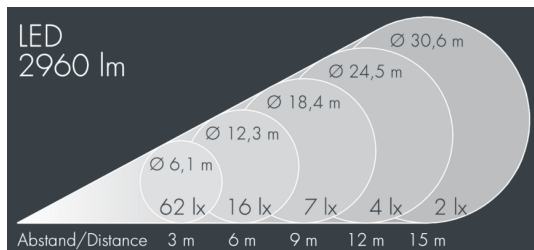

Metaspot 2 Darkring Optic

8 236 256 169

3 × 13 W, 2956 lm, 3000 K warm white, DALI, extra wide beam 91°

Customized solutions and modifications are possible: Special RAL, DB or NCS colours as polyester powder coat, luminaires in 2700 K and other colour temperatures and versions for high ambient temperature.

Specification text

housing made of corrosion-resistant die-cast aluminum AlSi12, polyester powder coated by high-quality and UV-stabilized coating process, Colour: silver grey, all exterior parts are stainless steel, tempered safety glass, anti-reflective coating from 1 side, dark screenprint, silicon gasket, tool-free twist closure, for installation on poles Ø 60 - 100 mm, tiltable base made of powder coated aluminum, 2 drilled holes Ø 9 mm, spacing 95 mm, 1 centre hole Ø 40 mm, tilt range: 90°, 360° adjustable, cable gland: M20, connecting terminal: 5 pole, light source completely shielded, high gloss aluminium reflector, integral, dimmable driver (DALI), 80, 3, service life L80/B10 > 50.000 h, Beam angle (FWHM): 91°, luminous flux: 2956 lm, wattage: 39 W, delivered lumens 76 lm/W, protection type IP65, protection class II, impact resistance IK08, windage area 0,045 m², dimensions: Ø 176 mm, width 244 mm, weight 3.8 kg

Specification

Wattage	39 W	Beam angle (FWHM)	91°
Delivered lumens	76 lm/W	Housing colour	silver grey
Light source	LED 3000 K	Power supply cable	Ø 6 – 11 mm
Color Rendering Index	80	Protection type	IP65
Colour tolerance	3	Protection class	II
Lifetime ta 25° C	L80/B10 > 50.000 h	Impact resistance	IK08
Control gear	DALI	Windage area	0,045m ²
Input voltage AC	220 – 240 V	Dimensions	Ø 176 mm, width 244 mm
Input voltage DC	220 – 240 V	Weight	3,80 kg
Voltage protection	6 kV L/N 10 kV L/PE	Max. ambient temperature ta	50°
Luminaires per B16A / C16A	20 / 33		