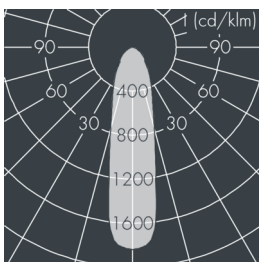

Metaspot 3 Darkring Optic

8 237 246 249

3 × 19 W, 4113 lm, 3000 K warm white, DALI D4i, medium wide beam 26°

Customized solutions and modifications are possible: Special RAL, DB or NCS colours as polyester powder coat, luminaires in 2700 K and other colour temperatures and versions for high ambient temperature.

Specification text

housing made of corrosion-resistant die-cast aluminum AlSi12, polyester powder coated by high-quality and UV-stabilized coating process, Colour: black RAL 7021, all exterior parts are stainless steel, tempered safety glass, anti-reflective coating from 1 side, dark screenprint, silicon gasket, tool-free twist closure, for installation on poles Ø 60 - 100 mm, tiltable base made of powder coated aluminum, 2 drilled holes Ø 9 mm, spacing 95 mm, 1 centre hole Ø 40 mm, tilt range: 90°, 360° adjustable, cable gland: M20, connecting terminal: 5 pole, light source completely shielded, high gloss aluminium reflector, integral driver (DALI D4i), CRI > 80, 3, service life L80/B10 > 50.000 h, Beam angle (FWHM): 26°, luminous flux: 4113 lm, wattage: 58 W, delivered lumens 71 lm/W, protection type IP65, protection class II, impact resistance IK08, windage area 0,055 m², dimensions: Ø 176 mm, width 244 mm, weight 4.4 kg

Specification

Wattage	58 W	Beam angle (FWHM)	26°
Delivered lumens	71 lm/W	Housing colour	black RAL 7021
Light source	LED 3000 K	Power supply cable	Ø 6 – 11 mm
Color Rendering Index	CRI > 80	Protection type	IP65
Colour tolerance	3	Protection class	II
Lifetime ta 25° C	L80/B10 > 50.000 h	Impact resistance	IK08
Control gear	DALI D4i	Windage area	0,055m ²
Input voltage AC	220 – 240 V	Dimensions	Ø 176 mm, width 244 mm
Input voltage DC	220 – 240 V	Weight	4,40 kg
Voltage protection	6 kV L/N 8 kV L/PE	Max. ambient temperature ta	45°
Luminaires per B16A / C16A	8 / 16		