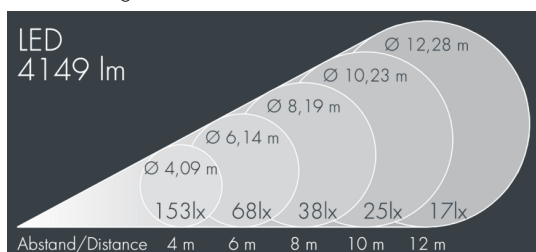

Metaspot 3 Darkring Optic

8 237 256 059

3 × 19 W, 4288 lm, 3000 K warm white,
wide beam 54°

Customized solutions and modifications are possible: Special RAL, DB or NCS colours as polyester powder coat, luminaires in 2700 K and other colour temperatures and versions for high ambient temperature.

Specification text

housing made of corrosion-resistant die-cast aluminum AlSi12, polyester powder coated by high-quality and UV-stabilized coating process, Colour: silver grey, all exterior parts are stainless steel, tempered safety glass, anti-reflective coating from 1 side, dark screenprint, silicon gasket, tool-free twist closure, for installation on poles Ø 60 - 100 mm, tiltable base made of powder coated aluminum, 2 drilled holes Ø 9 mm, spacing 95 mm, 1 centre hole Ø 40 mm, tilt range: 90°, 360° adjustable, cable gland: M20, connecting terminal: 3 pole, light source completely shielded, high gloss aluminium reflector, integral driver (AC/DC), CRI > 80, 3, service life L80/B10 > 50.000 h, Beam angle (FWHM): 54°, luminous flux: 4288 lm, wattage: 58 W, delivered lumens 74 lm/W, protection type IP65, protection class II, impact resistance IK08, windage area 0,055 m², dimensions: Ø 200 mm, width 272 mm, weight 4.4 kg

Specification

Wattage	58 W	Beam angle (FWHM)	54°
Delivered lumens	74 lm/W	Housing colour	silver grey
Light source	LED 3000 K	Power supply cable	Ø 6 – 11 mm
Color Rendering Index	CRI > 80	Protection type	IP65
Colour tolerance	3	Protection class	II
Lifetime ta 25° C	L80/B10 > 50.000 h	Impact resistance	IK08
Control gear	on / off	Windage area	0,055m ²
Input voltage AC	220 – 240 V	Dimensions	Ø 200 mm, width 272 mm
Input voltage DC	220 – 240 V	Weight	4,40 kg
Voltage protection	6 kV L/N 8 kV L/PE	Max. ambient temperature ta	45°
Luminaires per B16A / C16A	8 / 16		