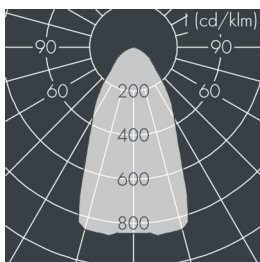

Metaspot 3 Darkring Optic

8 237 256 059

3 × 19 W, 4288 lm, 3000 K warm white,
wide beam 54°

Customized solutions and modifications are possible: Special RAL, DB or NCS colours as polyester powder coat, luminaires in 2700 K and other colour temperatures and versions for high ambient temperature.

Specification text

housing made of corrosion-resistant die-cast aluminum AlSi12, polyester powder coated by high-quality and UV-stabilized coating process, Colour: silver grey, all exterior parts are stainless steel, tempered safety glass, anti-reflective coating from 1 side, dark screenprint, silicon gasket, tool-free twist closure, for installation on poles Ø 60 - 100 mm, tiltable base made of powder coated aluminum, 2 drilled holes Ø 9 mm, spacing 95 mm, 1 centre hole Ø 40 mm, tilt range: 90°, 360° adjustable, cable gland: M20, connecting terminal: 3 pole, light source completely shielded, high gloss aluminium reflector, integral driver (AC/DC), CRI > 80, 3, service life L80/B10 > 50.000 h, Beam angle (FWHM): 54°, luminous flux: 4288 lm, wattage: 58 W, delivered lumens 74 lm/W, protection type IP65, protection class II, impact resistance IK08, windage area 0,055 m², dimensions: Ø 200 mm, width 272 mm, weight 4.4 kg

Specification

Wattage	58 W	Beam angle (FWHM)	54°
Delivered lumens	74 lm/W	Housing colour	silver grey
Light source	LED 3000 K	Power supply cable	Ø 6 – 11 mm
Color Rendering Index	CRI > 80	Protection type	IP65
Colour tolerance	3	Protection class	II
Lifetime ta 25° C	L80/B10 > 50.000 h	Impact resistance	IK08
Control gear	on / off	Windage area	0,055m ²
Input voltage AC	220 – 240 V	Dimensions	Ø 200 mm, width 272 mm
Input voltage DC	220 – 240 V	Weight	4,40 kg
Voltage protection	6 kV L/N 8 kV L/PE	Max. ambient temperature ta	45°
Luminaires per B16A / C16A	8 / 16		