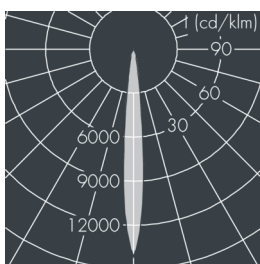

Metaspot 2

8 242 246 219

35 W, 3525 lm, 3000 K warm white, DALI D4i, narrow beam 10°

Customized solutions and modifications are possible: Special RAL, DB or NCS colours as polyester powder coat, luminaires in 2700 K and other colour temperatures and versions for high ambient temperature.

Specification text

housing made of corrosion-resistant die-cast aluminum AlSi12, polyester powder coated by high-quality and UV-stabilized coating process, Colour: black RAL 7021, all exterior parts are stainless steel, tempered safety glass, anti-reflective coating from 1 side, dark screenprint, silicon gasket, tool-free twist closure, for installation on poles Ø 60 - 100 mm, tiltable base made of powder coated aluminum, 2 drilled holes Ø 9 mm, spacing 95 mm, 1 centre hole Ø 40 mm, tilt range: 90°, 360° adjustable, cable gland: M20, connecting terminal: 5 pole, light source completely shielded, high gloss aluminium reflector, integral driver (DALI D4i), CRI > 80, 3, service life L90/B10 > 50.000 h, Beam angle (FWHM): 10°, luminous flux: 3525 lm, wattage: 35 W, delivered lumens 101 lm/W, protection type IP65, protection class I, impact resistance IK08, windage area 0,042 m², dimensions: Ø 176 mm, width 244 mm, weight 3.6 kg

Specification

Wattage	35 W	Beam angle (FWHM)	10°
Delivered lumens	101 lm/W	Housing colour	black RAL 7021
Light source	LED 3000 K	Power supply cable	Ø 6 – 11 mm
Color Rendering Index	CRI > 80	Protection type	IP65
Colour tolerance	3	Protection class	I
Lifetime ta 25° C	L90/B10 > 50.000 h	Impact resistance	IK08
Control gear	DALI D4i	Windage area	0,042m ²
Input voltage AC	220 – 240 V	Dimensions	Ø 176 mm, width 244 mm
Input voltage DC	220 – 240 V	Weight	3,60 kg
Voltage protection	6 kV L/N 10 kV L/PE	Max. ambient temperature ta	45°
Luminaires per B16A / C16A	20 / 33		