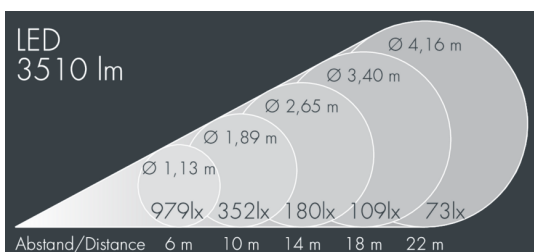

Metaspot 2

8 242 246 219

35 W, 3525 lm, 3000 K warm white, DALI D4i, narrow beam 10°

Customized solutions and modifications are possible: Special RAL, DB or NCS colours as polyester powder coat, luminaires in 2700 K and other colour temperatures and versions for high ambient temperature.

Specification text

housing made of corrosion-resistant die-cast aluminum AlSi12, polyester powder coated by high-quality and UV-stabilized coating process, Colour: black RAL 7021, all exterior parts are stainless steel, tempered safety glass, anti-reflective coating from 1 side, dark screenprint, silicon gasket, tool-free twist closure, for installation on poles Ø 60 - 100 mm, tiltable base made of powder coated aluminum, 2 drilled holes Ø 9 mm, spacing 95 mm, 1 centre hole Ø 40 mm, tilt range: 90°, 360° adjustable, cable gland: M20, connecting terminal: 5 pole, light source completely shielded, high gloss aluminium reflector, integral driver (DALI D4i), CRI > 80, 3, service life L90/B10 > 50.000 h, Beam angle (FWHM): 10°, luminous flux: 3525 lm, wattage: 35 W, delivered lumens 101 lm/W, protection type IP65, protection class I, impact resistance IK08, windage area 0,042 m², dimensions: Ø 176 mm, width 244 mm, weight 3.6 kg

Specification

Wattage	35 W	Beam angle (FWHM)	10°
Delivered lumens	101 lm/W	Housing colour	black RAL 7021
Light source	LED 3000 K	Power supply cable	Ø 6 – 11 mm
Color Rendering Index	CRI > 80	Protection type	IP65
Colour tolerance	3	Protection class	I
Lifetime ta 25° C	L90/B10 > 50.000 h	Impact resistance	IK08
Control gear	DALI D4i	Windage area	0,042m ²
Input voltage AC	220 – 240 V	Dimensions	Ø 176 mm, width 244 mm
Input voltage DC	220 – 240 V	Weight	3,60 kg
Voltage protection	6 kV L/N 10 kV L/PE	Max. ambient temperature ta	45°
Luminaires per B16A / C16A	20 / 33		