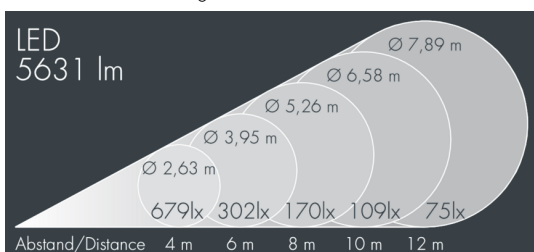

## Metaspot 3

8 243 246 249

67 W, 5645 lm, 3000 K warm white, DALI D4i, medium wide beam 36°

Customized solutions and modifications are possible: Special RAL, DB or NCS colours as polyester powder coat, luminaires in 2700 K and other colour temperatures and versions for high ambient temperature.

## Specification text

housing made of corrosion-resistant die-cast aluminum AlSi12, polyester powder coated by high-quality and UV-stabilized coating process, Colour: black RAL 7021, all exterior parts are stainless steel, tempered safety glass, anti-reflective coating from 1 side, dark screenprint, silicon gasket, tool-free twist closure, for installation on poles Ø 60 - 100 mm, tiltable base made of powder coated aluminum, 2 drilled holes Ø 9 mm, spacing 95 mm, 1 centre hole Ø 40 mm, tilt range: 90°, 360° adjustable, cable gland: M20, connecting terminal: 5 pole, light source completely shielded, high gloss aluminium reflector, integral driver (DALI D4i), CRI > 80, 3, service life L80/B10 > 50.000 h, Beam angle (FWHM): 36°, luminous flux: 5645 lm, wattage: 67 W, delivered lumens 84 lm/W, protection type IP65, protection class I, impact resistance IK08, windage area 0,055 m<sup>2</sup>, dimensions: Ø 201 mm, width 272 mm, weight 5 kg

## Specification

Wattage	67 W	Beam angle (FWHM)	36°
Delivered lumens	84 lm/W	Housing colour	black RAL 7021
Light source	LED 3000 K	Power supply cable	Ø 6 - 11 mm
Color Rendering Index	CRI > 80	Protection type	IP65
Colour tolerance	3	Protection class	I
Lifetime ta 25° C	L80/B10 > 50.000 h	Impact resistance	IK08
Control gear	DALI D4i	Windage area	0,055m <sup>2</sup>
Input voltage AC	220 - 240 V	Dimensions	Ø 201 mm, width 272 mm
Input voltage DC	220 - 240 V	Weight	5,00 kg
Voltage protection	2 kV L/N   4 kV L/PE	Max. ambient temperature ta	35°
Luminaires per B16A / C16A	10 / 16		