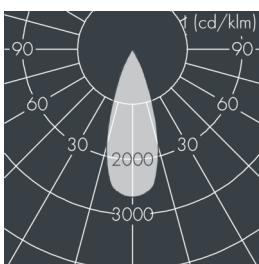

## Metaspot 3

8 243 246 249

67 W, 5645 lm, 3000 K warm white, DALI D4i, medium wide beam 36°

Customized solutions and modifications are possible: Special RAL, DB or NCS colours as polyester powder coat, luminaires in 2700 K and other colour temperatures and versions for high ambient temperature.

## Specification text

housing made of corrosion-resistant die-cast aluminum AlSi12, polyester powder coated by high-quality and UV-stabilized coating process, Colour: black RAL 7021, all exterior parts are stainless steel, tempered safety glass, anti-reflective coating from 1 side, dark screenprint, silicon gasket, tool-free twist closure, for installation on poles Ø 60 - 100 mm, tiltable base made of powder coated aluminum, 2 drilled holes Ø 9 mm, spacing 95 mm, 1 centre hole Ø 40 mm, tilt range: 90°, 360° adjustable, cable gland: M20, connecting terminal: 5 pole, light source completely shielded, high gloss aluminium reflector, integral driver (DALI D4i), CRI > 80, 3, service life L80/B10 > 50.000 h, Beam angle (FWHM): 36°, luminous flux: 5645 lm, wattage: 67 W, delivered lumens 84 lm/W, protection type IP65, protection class I, impact resistance IK08, windage area 0,055 m<sup>2</sup>, dimensions: Ø 201 mm, width 272 mm, weight 5 kg

## Specification

Wattage	67 W	Beam angle (FWHM)	36°
Delivered lumens	84 lm/W	Housing colour	black RAL 7021
Light source	LED 3000 K	Power supply cable	Ø 6 - 11 mm
Color Rendering Index	CRI > 80	Protection type	IP65
Colour tolerance	3	Protection class	I
Lifetime ta 25° C	L80/B10 > 50.000 h	Impact resistance	IK08
Control gear	DALI D4i	Windage area	0,055m <sup>2</sup>
Input voltage AC	220 - 240 V	Dimensions	Ø 201 mm, width 272 mm
Input voltage DC	220 - 240 V	Weight	5,00 kg
Voltage protection	2 kV L/N   4 kV L/PE	Max. ambient temperature ta	35°
Luminaires per B16A / C16A	10 / 16		