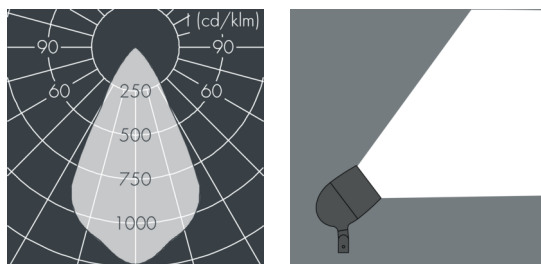

## Metaspot 1

8 245 056 059

15 W, 1072 lm, 3000 K warm white,  
wide beam 55°

Customized solutions and modifications are possible: Special RAL, DB or NCS colours as polyester powder coat, luminaires in 2700 K and other colour temperatures and versions for high ambient temperature.

## Specification text

housing made of corrosion-resistant die-cast aluminum AlSi12, polyester powder coated by high-quality and UV-stabilized coating process, Colour: silver grey, all exterior parts are stainless steel, tempered safety glass, anti-reflective coating from 1 side, dark screenprint, silicon gasket, tool-free twist closure, mounting bracket: 2 drilled holes  $\varnothing$  9 mm, spacing 40 mm, 1 centre hole  $\varnothing$  14 mm, tilt range: 180°, cable gland: M16, connecting terminal: 3 pole, light source completely shielded, high gloss aluminium reflector, integral driver (AC/DC), CRI > 80, 3, service life L80/B10 > 50.000 h, Beam angle (FWHM): 55°, luminous flux: 1072 lm, wattage: 15 W, delivered lumens 71 lm/W, protection type IP65, protection class II, impact resistance IK08, windage area 0,023 m<sup>2</sup>, dimensions:  $\varnothing$  124 mm, width 180 mm, weight 2.1 kg

## Specification

Wattage	15 W	Beam angle (FWHM)	55°
Delivered lumens	71 lm/W	Housing colour	silver grey
Light source	LED 3000 K	Power supply cable	$\varnothing$ 6 – 11 mm
Color Rendering Index	CRI > 80	Protection type	IP65
Colour tolerance	3	Protection class	II
Lifetime ta 25° C	L80/B10 > 50.000 h	Impact resistance	IK08
Control gear	on / off	Windage area	0,023m <sup>2</sup>
Input voltage AC	220 – 240 V	Dimensions	$\varnothing$ 124 mm, width 180 mm
Input voltage DC	220 – 240 V	Weight	2,10 kg
Voltage protection	2 kV L/N   4 kV L/PE	Max. ambient temperature ta	40°
Luminaires per B16A / C16A	50 / 85		