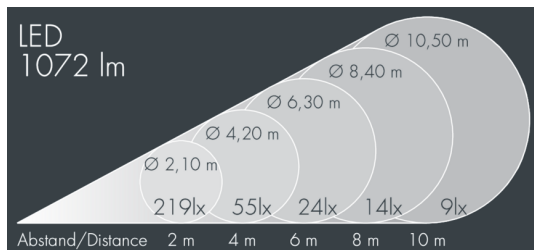

## Metaspot 1

8 245 056 059

15 W, 1072 lm, 3000 K warm white,  
wide beam 55°

Customized solutions and modifications are possible: Special RAL, DB or NCS colours as polyester powder coat, luminaires in 2700 K and other colour temperatures and versions for high ambient temperature.

## Specification text

housing made of corrosion-resistant die-cast aluminum AlSi12, polyester powder coated by high-quality and UV-stabilized coating process, Colour: silver grey, all exterior parts are stainless steel, tempered safety glass, anti-reflective coating from 1 side, dark screenprint, silicon gasket, tool-free twist closure, mounting bracket: 2 drilled holes  $\varnothing$  9 mm, spacing 40 mm, 1 centre hole  $\varnothing$  14 mm, tilt range: 180°, cable gland: M16, connecting terminal: 3 pole, light source completely shielded, high gloss aluminium reflector, integral driver (AC/DC), CRI > 80, 3, service life L80/B10 > 50.000 h, Beam angle (FWHM): 55°, luminous flux: 1072 lm, wattage: 15 W, delivered lumens 71 lm/W, protection type IP65, protection class II, impact resistance IK08, windage area 0,023 m<sup>2</sup>, dimensions:  $\varnothing$  124 mm, width 180 mm, weight 2.1 kg

## Specification

Wattage	15 W	Beam angle (FWHM)	55°
Delivered lumens	71 lm/W	Housing colour	silver grey
Light source	LED 3000 K	Power supply cable	$\varnothing$ 6 – 11 mm
Color Rendering Index	CRI > 80	Protection type	IP65
Colour tolerance	3	Protection class	II
Lifetime ta 25° C	L80/B10 > 50.000 h	Impact resistance	IK08
Control gear	on / off	Windage area	0,023m <sup>2</sup>
Input voltage AC	220 – 240 V	Dimensions	$\varnothing$ 124 mm, width 180 mm
Input voltage DC	220 – 240 V	Weight	2,10 kg
Voltage protection	2 kV L/N   4 kV L/PE	Max. ambient temperature ta	40°
Luminaires per B16A / C16A	50 / 85		