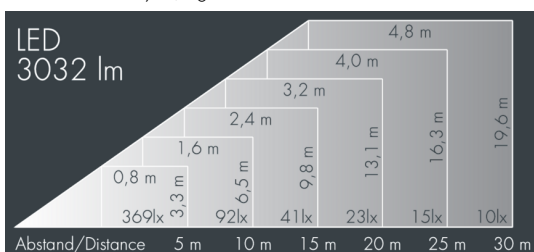

Metaspot 2

8 246 266 029

35 W, 3032 lm, 3000 K warm white,
linear, vertical 9° / 36°

Customized solutions and modifications are possible: Special RAL, DB or NCS colours as polyester powder coat, luminaires in 2700 K and other colour temperatures and versions for high ambient temperature.

Specification text

housing made of corrosion-resistant die-cast aluminum AlSi12, polyester powder coated by high-quality and UV-stabilized coating process, Colour: white RAL 9002, all exterior parts are stainless steel, tempered safety glass, anti-reflective coating from 1 side, dark screenprint, silicon gasket, tool-free twist closure, for installation on poles Ø 60 - 100 mm, tiltable base made of powder coated aluminum, 2 drilled holes Ø 9 mm, spacing 95 mm, 1 centre hole Ø 40 mm, tilt range: 90°, 360° adjustable, cable gland: M20, connecting terminal: 3 pole, light source completely shielded, high gloss aluminium reflector, integral driver (AC/DC), CRI > 80, 3, service life L80/B10 > 50.000 h, Beam angle (FWHM): 9° / 36°, luminous flux: 3032 lm, wattage: 35 W, delivered lumens 87 lm/W, protection type IP65, protection class II, impact resistance IK08, windage area 0,042 m², dimensions: Ø 176 mm, width 244 mm, weight 3,6 kg

Wattage	35 W	Beam angle (FWHM)	9° / 36°
Delivered lumens	87 lm/W	Housing colour	white RAL 9002
Light source	LED 3000 K	Power supply cable	Ø 6 – 11 mm
Color Rendering Index	CRI > 80	Protection type	IP65
Colour tolerance	3	Protection class	II
Lifetime ta 25° C	L80/B10 > 50.000 h	Impact resistance	IK08
Control gear	on / off	Windage area	0,042m ²
Input voltage AC	220 – 240 V	Dimensions	Ø 176 mm, width 244 mm
Input voltage DC	220 – 240 V	Weight	3,60 kg
Voltage protection	6 kV L/N 10 kV L/PE	Max. ambient temperature ta	45°
Luminaires per B16A / C16A	20 / 33		