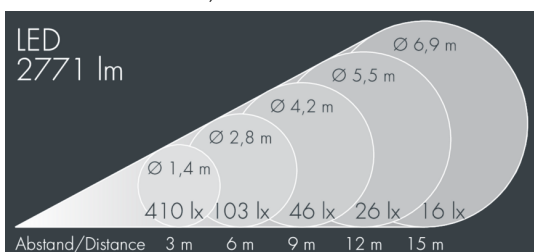

Metaspot 2 Darkring Optic

8 232 246 349

3 × 13 W, 2771 lm, 3000 K warm white, Zhaga 18, medium wide beam 27°

Customized solutions and modifications are possible: Special RAL, DB or NCS colours as polyester powder coat, luminaires in 2700 K and other colour temperatures and versions for high ambient temperature.

Specification text

housing made of corrosion-resistant die-cast aluminum AlSi12, polyester powder coated by high-quality and UV-stabilized coating process, Colour: black RAL 7021, all exterior parts are stainless steel, tempered safety glass, anti-reflective coating from 1 side, dark screenprint, silicon gasket, tool-free twist closure, for installation on poles Ø 60 - 100 mm, tiltable base made of powder coated aluminum, 2 drilled holes Ø 9 mm, spacing 95 mm, 1 centre hole Ø 40 mm, tilt range: 90°, 360° adjustable, cable gland: M20, connecting terminal: 3 pole, light source completely shielded, high gloss aluminium reflector, integral driver (Zhaga 18), CRI > 80, 3, service life L80/B10 > 50.000 h, Beam angle (FWHM): 27°, luminous flux: 2771 lm, wattage: 39 W, delivered lumens 71 lm/W, protection type IP65, protection class I, impact resistance IK08, windage area 0,045 m², dimensions: Ø 176 mm, width 244 mm, weight 3.8 kg

Specification

Wattage	39 W	Beam angle (FWHM)	27°
Delivered lumens	71 lm/W	Housing colour	black RAL 7021
Light source	LED 3000 K	Power supply cable	Ø 6 – 11 mm
Color Rendering Index	CRI > 80	Protection type	IP65
Colour tolerance	3	Protection class	I
Lifetime ta 25° C	L80/B10 > 50.000 h	Impact resistance	IK08
Control gear	Zhaga 18	Windage area	0,045m ²
Input voltage AC	220 – 240 V	Dimensions	Ø 176 mm, width 244 mm
Input voltage DC	220 – 240 V	Weight	3,80 kg
Voltage protection	6 kV L/N 10 kV L/PE	Max. ambient temperature ta	50°
Luminaires per B16A / C16A	20 / 33		