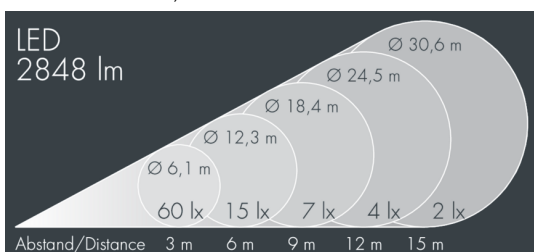

Metaspot 2 Darkring Optic

8 232 247 269

3 × 13 W, 2844 lm, 2700 K warm white, DALI D4i, extra wide beam 91°

Customized solutions and modifications are possible: Special RAL, DB or NCS colours as polyester powder coat, luminaires in 2700 K and other colour temperatures and versions for high ambient temperature.

Specification text

housing made of corrosion-resistant die-cast aluminum AlSi12, polyester powder coated by high-quality and UV-stabilized coating process, Colour: black RAL 7021, all exterior parts are stainless steel, tempered safety glass, anti-reflective coating from 1 side, dark screenprint, silicon gasket, tool-free twist closure, for installation on poles Ø 60 - 100 mm, tiltable base made of powder coated aluminum, 2 drilled holes Ø 9 mm, spacing 95 mm, 1 centre hole Ø 40 mm, tilt range: 90°, 360° adjustable, cable gland: M20, connecting terminal: 5 pole, light source completely shielded, high gloss aluminium reflector, integral driver (DALI D4i), 80, 3, service life L80/B10 > 50.000 h, Beam angle (FWHM): 91°, luminous flux: 2844 lm, wattage: 39 W, delivered lumens 73 lm/W, protection type IP65, protection class I, impact resistance IK08, windage area 0,045 m², dimensions: Ø 176 mm, width 244 mm, weight 3.8 kg

Specification

Wattage	39 W	Beam angle (FWHM)	91°
Delivered lumens	73 lm/W	Housing colour	black RAL 7021
Light source	LED 2700 K	Power supply cable	Ø 6 – 11 mm
Color Rendering Index	80	Protection type	IP65
Colour tolerance	3	Protection class	I
Lifetime ta 25° C	L80/B10 > 50.000 h	Impact resistance	IK08
Control gear	DALI D4i	Windage area	0,045m ²
Input voltage AC	220 – 240 V	Dimensions	Ø 176 mm, width 244 mm
Input voltage DC	220 – 240 V	Weight	3,80 kg
Voltage protection	6 kV L/N 10 kV L/PE	Max. ambient temperature ta	50°
Luminaires per B16A / C16A	20 / 33		