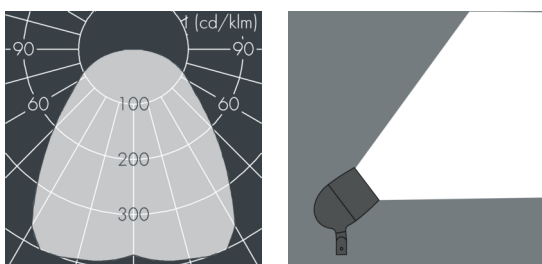

Metaspot 2 Darkring Optic

8 232 247 269

3 × 13 W, 2844 lm, 2700 K warm white, DALI D4i, extra wide beam 91°

Customized solutions and modifications are possible: Special RAL, DB or NCS colours as polyester powder coat, luminaires in 2700 K and other colour temperatures and versions for high ambient temperature.

Specification text

housing made of corrosion-resistant die-cast aluminum AlSi12, polyester powder coated by high-quality and UV-stabilized coating process, Colour: black RAL 7021, all exterior parts are stainless steel, tempered safety glass, anti-reflective coating from 1 side, dark screenprint, silicon gasket, tool-free twist closure, for installation on poles Ø 60 - 100 mm, tiltable base made of powder coated aluminum, 2 drilled holes Ø 9 mm, spacing 95 mm, 1 centre hole Ø 40 mm, tilt range: 90°, 360° adjustable, cable gland: M20, connecting terminal: 5 pole, light source completely shielded, high gloss aluminium reflector, integral driver (DALI D4i), 80, 3, service life L80/B10 > 50.000 h, Beam angle (FWHM): 91°, luminous flux: 2844 lm, wattage: 39 W, delivered lumens 73 lm/W, protection type IP65, protection class I, impact resistance IK08, windage area 0,045 m², dimensions: Ø 176 mm, width 244 mm, weight 3.8 kg

Specification

Wattage	39 W	Beam angle (FWHM)	91°
Delivered lumens	73 lm/W	Housing colour	black RAL 7021
Light source	LED 2700 K	Power supply cable	Ø 6 – 11 mm
Color Rendering Index	80	Protection type	IP65
Colour tolerance	3	Protection class	I
Lifetime ta 25° C	L80/B10 > 50.000 h	Impact resistance	IK08
Control gear	DALI D4i	Windage area	0,045m ²
Input voltage AC	220 – 240 V	Dimensions	Ø 176 mm, width 244 mm
Input voltage DC	220 – 240 V	Weight	3,80 kg
Voltage protection	6 kV L/N 10 kV L/PE	Max. ambient temperature ta	50°
Luminaires per B16A / C16A	20 / 33		