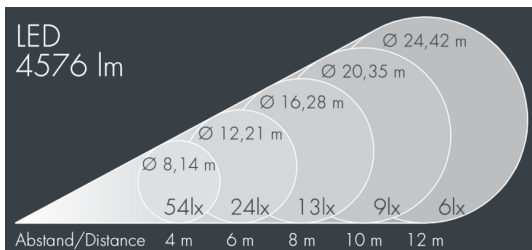

## Metaspot 3 Darkring Optic

8 233 056 069

3 × 19 W, 4570 lm, 3000 K warm white, extra wide beam 91°

Customized solutions and modifications are possible: Special RAL, DB or NCS colours as polyester powder coat, luminaires in 2700 K and other colour temperatures and versions for high ambient temperature.

## Specification text

housing made of corrosion-resistant die-cast aluminum AlSi12, polyester powder coated by high-quality and UV-stabilized coating process, Colour: silver grey, all exterior parts are stainless steel, tempered safety glass, anti-reflective coating from 1 side, dark screenprint, silicon gasket, tool-free twist closure, mounting bracket: 2 drilled holes  $\varnothing$  9 mm, spacing 40 mm, 1 centre hole  $\varnothing$  14 mm, tilt range: 180°, cable gland: M20, connecting terminal: 3 pole, light source completely shielded, high gloss aluminium reflector, integral driver (AC/DC), CRI > 80, 3, service life L80/B10 > 50.000 h, Beam angle (FWHM): 91°, luminous flux: 4570 lm, wattage: 58 W, delivered lumens 79 lm/W, protection type IP65, protection class I, impact resistance IK08, windage area 0,055 m<sup>2</sup>, dimensions:  $\varnothing$  200 mm, width 272 mm, weight 4.4 kg

## Specification

Wattage	58 W	Beam angle (FWHM)	91°
Delivered lumens	79 lm/W	Housing colour	silver grey
Light source	LED 3000 K	Power supply cable	$\varnothing$ 6 – 11 mm
Color Rendering Index	CRI > 80	Protection type	IP65
Colour tolerance	3	Protection class	I
Lifetime ta 25° C	L80/B10 > 50.000 h	Impact resistance	IK08
Control gear	on / off	Windage area	0,055m <sup>2</sup>
Input voltage AC	220 – 240 V	Dimensions	$\varnothing$ 200 mm, width 272 mm
Input voltage DC	220 – 240 V	Weight	4,40 kg
Voltage protection	6 kV L/N   8 kV L/PE	Max. ambient temperature ta	45°
Luminaires per B16A / C16A	8 / 16		