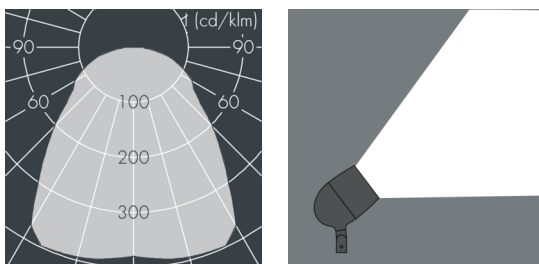

## Metaspot 3 Darkring Optic

8 233 056 069

3 × 19 W, 4570 lm, 3000 K warm white, extra wide beam 91°

Customized solutions and modifications are possible: Special RAL, DB or NCS colours as polyester powder coat, luminaires in 2700 K and other colour temperatures and versions for high ambient temperature.

## Specification text

housing made of corrosion-resistant die-cast aluminum AlSi12, polyester powder coated by high-quality and UV-stabilized coating process, Colour: silver grey, all exterior parts are stainless steel, tempered safety glass, anti-reflective coating from 1 side, dark screenprint, silicon gasket, tool-free twist closure, mounting bracket: 2 drilled holes  $\varnothing$  9 mm, spacing 40 mm, 1 centre hole  $\varnothing$  14 mm, tilt range: 180°, cable gland: M20, connecting terminal: 3 pole, light source completely shielded, high gloss aluminium reflector, integral driver (AC/DC), CRI > 80, 3, service life L80/B10 > 50.000 h, Beam angle (FWHM): 91°, luminous flux: 4570 lm, wattage: 58 W, delivered lumens 79 lm/W, protection type IP65, protection class I, impact resistance IK08, windage area 0,055 m<sup>2</sup>, dimensions:  $\varnothing$  200 mm, width 272 mm, weight 4.4 kg

## Specification

Wattage	58 W	Beam angle (FWHM)	91°
Delivered lumens	79 lm/W	Housing colour	silver grey
Light source	LED 3000 K	Power supply cable	$\varnothing$ 6 – 11 mm
Color Rendering Index	CRI > 80	Protection type	IP65
Colour tolerance	3	Protection class	I
Lifetime ta 25° C	L80/B10 > 50.000 h	Impact resistance	IK08
Control gear	on / off	Windage area	0,055m <sup>2</sup>
Input voltage AC	220 – 240 V	Dimensions	$\varnothing$ 200 mm, width 272 mm
Input voltage DC	220 – 240 V	Weight	4,40 kg
Voltage protection	6 kV L/N   8 kV L/PE	Max. ambient temperature ta	45°
Luminaires per B16A / C16A	8 / 16		