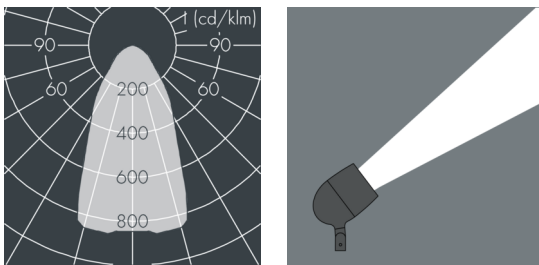

## Metaspot 3 Darkring Optic

8 233 056 159

3 × 19 W, 4288 lm, 3000 K warm white, DALI, wide beam 54°

Customized solutions and modifications are possible: Special RAL, DB or NCS colours as polyester powder coat, luminaires in 2700 K and other colour temperatures and versions for high ambient temperature.

## Specification text

housing made of corrosion-resistant die-cast aluminum AlSi12, polyester powder coated by high-quality and UV-stabilized coating process, Colour: silver grey, all exterior parts are stainless steel, tempered safety glass, anti-reflective coating from 1 side, dark screenprint, silicon gasket, tool-free twist closure, mounting bracket: 2 drilled holes  $\varnothing$  9 mm, spacing 40 mm, 1 centre hole  $\varnothing$  14 mm, tilt range: 180°, cable gland: M20, connecting terminal: 5 pole, light source completely shielded, high gloss aluminium reflector, integral, dimmable driver (DALI), CRI > 80, 3, service life L80/B10 > 50.000 h, Beam angle (FWHM): 54°, luminous flux: 4288 lm, wattage: 58 W, delivered lumens 74 lm/W, protection type IP65, protection class I, impact resistance IK08, windage area 0,055 m<sup>2</sup>, dimensions:  $\varnothing$  200 mm, width 272 mm, weight 4.4 kg

## Specification

Wattage	58 W	Beam angle (FWHM)	54°
Delivered lumens	74 lm/W	Housing colour	silver grey
Light source	LED 3000 K	Power supply cable	$\varnothing$ 6 – 11 mm
Color Rendering Index	CRI > 80	Protection type	IP65
Colour tolerance	3	Protection class	I
Lifetime ta 25° C	L80/B10 > 50.000 h	Impact resistance	IK08
Control gear	DALI	Windage area	0,055m <sup>2</sup>
Input voltage AC	220 – 240 V	Dimensions	$\varnothing$ 200 mm, width 272 mm
Input voltage DC	220 – 240 V	Weight	4,40 kg
Voltage protection	6 kV L/N   8 kV L/PE	Max. ambient temperature ta	45°
Luminaires per B16A / C16A	10 / 16		