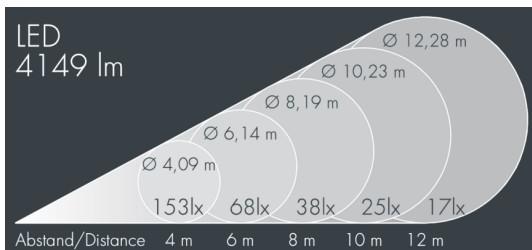

## Metaspot 3 Darkring Optic

8 233 056 159

3 × 19 W, 4288 lm, 3000 K warm white, DALI, wide beam 54°

Customized solutions and modifications are possible: Special RAL, DB or NCS colours as polyester powder coat, luminaires in 2700 K and other colour temperatures and versions for high ambient temperature.

## Specification text

housing made of corrosion-resistant die-cast aluminum AlSi12, polyester powder coated by high-quality and UV-stabilized coating process, Colour: silver grey, all exterior parts are stainless steel, tempered safety glass, anti-reflective coating from 1 side, dark screenprint, silicon gasket, tool-free twist closure, mounting bracket: 2 drilled holes  $\varnothing$  9 mm, spacing 40 mm, 1 centre hole  $\varnothing$  14 mm, tilt range: 180°, cable gland: M20, connecting terminal: 5 pole, light source completely shielded, high gloss aluminium reflector, integral, dimmable driver (DALI), CRI > 80, 3, service life L80/B10 > 50.000 h, Beam angle (FWHM): 54°, luminous flux: 4288 lm, wattage: 58 W, delivered lumens 74 lm/W, protection type IP65, protection class I, impact resistance IK08, windage area 0,055 m<sup>2</sup>, dimensions:  $\varnothing$  200 mm, width 272 mm, weight 4.4 kg

## Specification

Wattage	58 W	Beam angle (FWHM)	54°
Delivered lumens	74 lm/W	Housing colour	silver grey
Light source	LED 3000 K	Power supply cable	$\varnothing$ 6 – 11 mm
Color Rendering Index	CRI > 80	Protection type	IP65
Colour tolerance	3	Protection class	I
Lifetime ta 25° C	L80/B10 > 50.000 h	Impact resistance	IK08
Control gear	DALI	Windage area	0,055m <sup>2</sup>
Input voltage AC	220 – 240 V	Dimensions	$\varnothing$ 200 mm, width 272 mm
Input voltage DC	220 – 240 V	Weight	4,40 kg
Voltage protection	6 kV L/N   8 kV L/PE	Max. ambient temperature ta	45°
Luminaires per B16A / C16A	10 / 16		