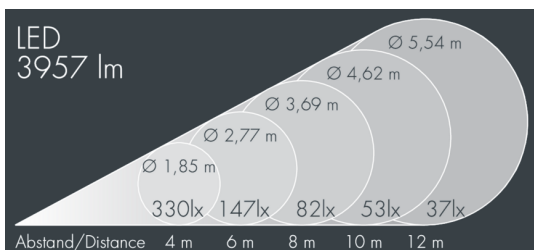

Metaspot 3 Darkring Optic

8 233 247 149

3 × 19 W, 3957 lm, 2700 K warm white, DALI, medium wide beam 26°

Customized solutions and modifications are possible: Special RAL, DB or NCS colours as polyester powder coat, luminaires in 2700 K and other colour temperatures and versions for high ambient temperature.

Specification text

housing made of corrosion-resistant die-cast aluminum AlSi12, polyester powder coated by high-quality and UV-stabilized coating process, Colour: black RAL 7021, all exterior parts are stainless steel, tempered safety glass, anti-reflective coating from 1 side, dark screenprint, silicon gasket, tool-free twist closure, for installation on poles Ø 60 - 100 mm, tiltable base made of powder coated aluminum, 2 drilled holes Ø 9 mm, spacing 95 mm, 1 centre hole Ø 40 mm, tilt range: 90°, 360° adjustable, cable gland: M20, connecting terminal: 5 pole, light source completely shielded, high gloss aluminium reflector, integral, dimmable driver (DALI), CRI > 80, 3, service life L80/B10 > 50.000 h, Beam angle (FWHM): 26°, luminous flux: 3957 lm, wattage: 58 W, delivered lumens 68 lm/W, protection type IP65, protection class I, impact resistance IK08, windage area 0,055 m², dimensions: Ø 176 mm, width 244 mm, weight 4.4 kg

Specification

Wattage	58 W	Beam angle (FWHM)	26°
Delivered lumens	68 lm/W	Housing colour	black RAL 7021
Light source	LED 2700 K	Power supply cable	Ø 6 – 11 mm
Color Rendering Index	CRI > 80	Protection type	IP65
Colour tolerance	3	Protection class	I
Lifetime ta 25° C	L80/B10 > 50.000 h	Impact resistance	IK08
Control gear	DALI	Windage area	0,055m ²
Input voltage AC	220 – 240 V	Dimensions	Ø 176 mm, width 244 mm
Input voltage DC	220 – 240 V	Weight	4,40 kg
Voltage protection	6 kV L/N 8 kV L/PE	Max. ambient temperature ta	45°
Luminaires per B16A / C16A	10 / 16		