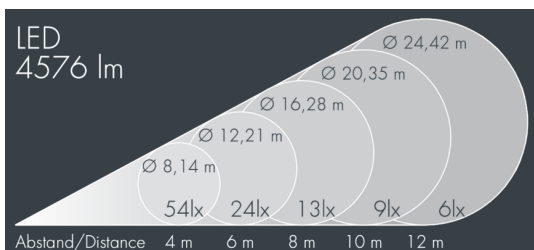

Metaspot 3 Darkring Optic

8 233 266 269

3 × 19 W, 4570 lm, 3000 K warm white, DALI D4i, extra wide beam 91°

Customized solutions and modifications are possible: Special RAL, DB or NCS colours as polyester powder coat, luminaires in 2700 K and other colour temperatures and versions for high ambient temperature.

Specification text

housing made of corrosion-resistant die-cast aluminum AlSi12, polyester powder coated by high-quality and UV-stabilized coating process, Colour: white RAL 9002, all exterior parts are stainless steel, tempered safety glass, anti-reflective coating from 1 side, dark screenprint, silicon gasket, tool-free twist closure, for installation on poles Ø 60 - 100 mm, tiltable base made of powder coated aluminum, 2 drilled holes Ø 9 mm, spacing 95 mm, 1 centre hole Ø 40 mm, tilt range: 90°, 360° adjustable, cable gland: M20, connecting terminal: 5 pole, light source completely shielded, high gloss aluminium reflector, integral driver (DALI D4i), CRI > 80, 3, service life L80/B10 > 50.000 h, Beam angle (FWHM): 91°, luminous flux: 4570 lm, wattage: 58 W, delivered lumens 79 lm/W, protection type IP65, protection class I, impact resistance IK08, windage area 0,055 m², dimensions: Ø 200 mm, width 272 mm, weight 4.4 kg

Specification

Wattage	58 W	Beam angle (FWHM)	91°
Delivered lumens	79 lm/W	Housing colour	white RAL 9002
Light source	LED 3000 K	Power supply cable	Ø 6 – 11 mm
Color Rendering Index	CRI > 80	Protection type	IP65
Colour tolerance	3	Protection class	I
Lifetime ta 25° C	L80/B10 > 50.000 h	Impact resistance	IK08
Control gear	DALI D4i	Windage area	0,055m ²
Input voltage AC	220 – 240 V	Dimensions	Ø 200 mm, width 272 mm
Input voltage DC	220 – 240 V	Weight	4,40 kg
Voltage protection	6 kV L/N 8 kV L/PE	Max. ambient temperature ta	45°
Luminaires per B16A / C16A	8 / 16		