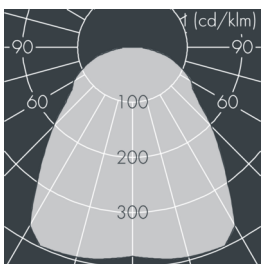

Metaspot 3 Darkring Optic

8 233 266 369

3 × 19 W, 4570 lm, 3000 K warm white, Zhaga 18, extra wide beam 91°

Customized solutions and modifications are possible: Special RAL, DB or NCS colours as polyester powder coat, luminaires in 2700 K and other colour temperatures and versions for high ambient temperature.

Specification text

housing made of corrosion-resistant die-cast aluminum AlSi12, polyester powder coated by high-quality and UV-stabilized coating process, Colour: white RAL 9002, all exterior parts are stainless steel, tempered safety glass, anti-reflective coating from 1 side, dark screenprint, silicon gasket, tool-free twist closure, for installation on poles Ø 60 - 100 mm, tiltable base made of powder coated aluminum, 2 drilled holes Ø 9 mm, spacing 95 mm, 1 centre hole Ø 40 mm, tilt range: 90°, 360° adjustable, cable gland: M20, connecting terminal: 3 pole, light source completely shielded, high gloss aluminium reflector, integral driver (Zhaga 18), CRI > 80, 3, service life L80/B10 > 50.000 h, Beam angle (FWHM): 91°, luminous flux: 4570 lm, wattage: 58 W, delivered lumens 79 lm/W, protection type IP65, protection class I, impact resistance IK08, windage area 0,055 m², dimensions: Ø 200 mm, width 272 mm, weight 4.4 kg

Specification

Wattage	58 W	Beam angle (FWHM)	91°
Delivered lumens	79 lm/W	Housing colour	white RAL 9002
Light source	LED 3000 K	Power supply cable	Ø 6 – 11 mm
Color Rendering Index	CRI > 80	Protection type	IP65
Colour tolerance	3	Protection class	I
Lifetime ta 25° C	L80/B10 > 50.000 h	Impact resistance	IK08
Control gear	Zhaga 18	Windage area	0,055m ²
Input voltage AC	220 – 240 V	Dimensions	Ø 200 mm, width 272 mm
Input voltage DC	220 – 240 V	Weight	4,40 kg
Voltage protection	6 kV L/N 8 kV L/PE	Max. ambient temperature ta	45°
Luminaires per B16A / C16A	8 / 16		