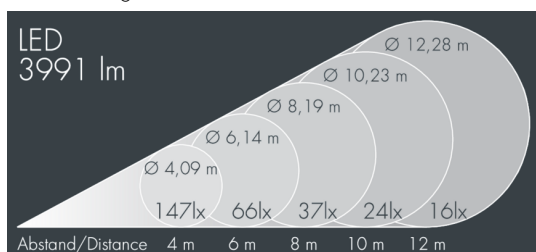

Metaspot 3 Darkring Optic

8 233 267 059

3 × 19 W, 4125 lm, 2700 K warm white, wide beam 54°

Customized solutions and modifications are possible: Special RAL, DB or NCS colours as polyester powder coat, luminaires in 2700 K and other colour temperatures and versions for high ambient temperature.

Specification text

housing made of corrosion-resistant die-cast aluminum AlSi12, polyester powder coated by high-quality and UV-stabilized coating process, Colour: white RAL 9002, all exterior parts are stainless steel, tempered safety glass, anti-reflective coating from 1 side, dark screenprint, silicon gasket, tool-free twist closure, for installation on poles \varnothing 60 - 100 mm, tiltable base made of powder coated aluminum, 2 drilled holes \varnothing 9 mm, spacing 95 mm, 1 centre hole \varnothing 40 mm, tilt range: 90°, 360° adjustable, cable gland: M20, connecting terminal: 3 pole, light source completely shielded, high gloss aluminium reflector, integral driver (AC/DC), CRI > 80, 3, service life L80/B10 > 50.000 h, Beam angle (FWHM): 54°, luminous flux: 4125 lm, wattage: 58 W, delivered lumens 71 lm/W, protection type IP65, protection class I, impact resistance IK08, windage area 0,055 m², dimensions: \varnothing 200 mm, width 272 mm, weight 4.4 kg

Specification

Wattage	58 W	Beam angle (FWHM)	54°
Delivered lumens	71 lm/W	Housing colour	white RAL 9002
Light source	LED 2700 K	Power supply cable	\varnothing 6 – 11 mm
Color Rendering Index	CRI > 80	Protection type	IP65
Colour tolerance	3	Protection class	I
Lifetime ta 25° C	L80/B10 > 50.000 h	Impact resistance	IK08
Control gear	on / off	Windage area	0,055m ²
Input voltage AC	220 – 240 V	Dimensions	\varnothing 200 mm, width 272 mm
Input voltage DC	220 – 240 V	Weight	4,40 kg
Voltage protection	6 kV L/N 8 kV L/PE	Max. ambient temperature ta	45°
Luminaires per B16A / C16A	8 / 16		