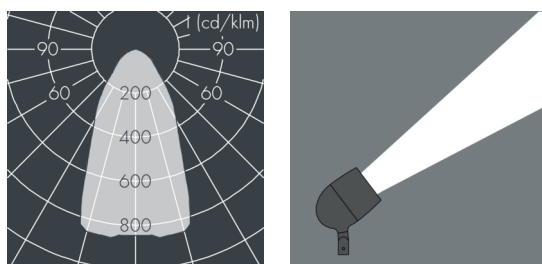

Metaspot 3 Darkring Optic

8 233 267 059

3 × 19 W, 4125 lm, 2700 K warm white, wide beam 54°

Customized solutions and modifications are possible: Special RAL, DB or NCS colours as polyester powder coat, luminaires in 2700 K and other colour temperatures and versions for high ambient temperature.

Specification text

housing made of corrosion-resistant die-cast aluminum AlSi12, polyester powder coated by high-quality and UV-stabilized coating process, Colour: white RAL 9002, all exterior parts are stainless steel, tempered safety glass, anti-reflective coating from 1 side, dark screenprint, silicon gasket, tool-free twist closure, for installation on poles \varnothing 60 - 100 mm, tiltable base made of powder coated aluminum, 2 drilled holes \varnothing 9 mm, spacing 95 mm, 1 centre hole \varnothing 40 mm, tilt range: 90°, 360° adjustable, cable gland: M20, connecting terminal: 3 pole, light source completely shielded, high gloss aluminium reflector, integral driver (AC/DC), CRI > 80, 3, service life L80/B10 > 50.000 h, Beam angle (FWHM): 54°, luminous flux: 4125 lm, wattage: 58 W, delivered lumens 71 lm/W, protection type IP65, protection class I, impact resistance IK08, windage area 0,055 m², dimensions: \varnothing 200 mm, width 272 mm, weight 4.4 kg

Specification

Wattage	58 W	Beam angle (FWHM)	54°
Delivered lumens	71 lm/W	Housing colour	white RAL 9002
Light source	LED 2700 K	Power supply cable	\varnothing 6 – 11 mm
Color Rendering Index	CRI > 80	Protection type	IP65
Colour tolerance	3	Protection class	I
Lifetime ta 25° C	L80/B10 > 50.000 h	Impact resistance	IK08
Control gear	on / off	Windage area	0,055m ²
Input voltage AC	220 – 240 V	Dimensions	\varnothing 200 mm, width 272 mm
Input voltage DC	220 – 240 V	Weight	4,40 kg
Voltage protection	6 kV L/N 8 kV L/PE	Max. ambient temperature ta	45°
Luminaires per B16A / C16A	8 / 16		