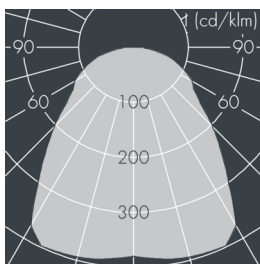

## Metaspot 3 Darkring Optic

8 233 267 169

3 × 19 W, 4396 lm, 2700 K warm white, DALI, extra wide beam 91°

Customized solutions and modifications are possible: Special RAL, DB or NCS colours as polyester powder coat, luminaires in 2700 K and other colour temperatures and versions for high ambient temperature.

## Specification text

housing made of corrosion-resistant die-cast aluminum AlSi12, polyester powder coated by high-quality and UV-stabilized coating process, Colour: white RAL 9002, all exterior parts are stainless steel, tempered safety glass, anti-reflective coating from 1 side, dark screenprint, silicon gasket, tool-free twist closure, for installation on poles Ø 60 - 100 mm, tiltable base made of powder coated aluminum, 2 drilled holes Ø 9 mm, spacing 95 mm, 1 centre hole Ø 40 mm, tilt range: 90°, 360° adjustable, cable gland: M20, connecting terminal: 5 pole, light source completely shielded, high gloss aluminium reflector, integral, dimmable driver (DALI), CRI > 80, 3, service life L80/B10 > 50.000 h, Beam angle (FWHM): 91°, luminous flux: 4396 lm, wattage: 58 W, delivered lumens 76 lm/W, protection type IP65, protection class I, impact resistance IK08, windage area 0,055 m<sup>2</sup>, dimensions: Ø 200 mm, width 272 mm, weight 4.4 kg

## Specification

Wattage	58 W	Beam angle (FWHM)	91°
Delivered lumens	76 lm/W	Housing colour	white RAL 9002
Light source	LED 2700 K	Power supply cable	Ø 6 – 11 mm
Color Rendering Index	CRI > 80	Protection type	IP65
Colour tolerance	3	Protection class	I
Lifetime ta 25° C	L80/B10 > 50.000 h	Impact resistance	IK08
Control gear	DALI	Windage area	0,055m <sup>2</sup>
Input voltage AC	220 – 240 V	Dimensions	Ø 200 mm, width 272 mm
Input voltage DC	220 – 240 V	Weight	4,40 kg
Voltage protection	6 kV L/N   8 kV L/PE	Max. ambient temperature ta	45°
Luminaires per B16A / C16A	10 / 16		