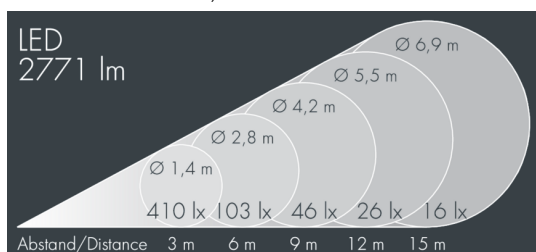

## Metaspot 2 Darkring Optic

8 236 056 049

3 × 13 W, 2771 lm, 3000 K warm white, medium wide beam 27°

Customized solutions and modifications are possible: Special RAL, DB or NCS colours as polyester powder coat, luminaires in 2700 K and other colour temperatures and versions for high ambient temperature.

## Specification text

housing made of corrosion-resistant die-cast aluminum AlSi12, polyester powder coated by high-quality and UV-stabilized coating process, Colour: silver grey, all exterior parts are stainless steel, tempered safety glass, anti-reflective coating from 1 side, dark screenprint, silicon gasket, tool-free twist closure, mounting bracket: 2 drilled holes  $\varnothing$  9 mm, spacing 40 mm, 1 centre hole  $\varnothing$  14 mm, tilt range: 180°, cable gland: M20, connecting terminal: 3 pole, light source completely shielded, high gloss aluminium reflector, integral driver (AC/DC), CRI > 80, 3, service life L80/B10 > 50.000 h, Beam angle (FWHM): 27°, luminous flux: 2771 lm, wattage: 39 W, delivered lumens 71 lm/W, protection type IP65, protection class II, impact resistance IK08, windage area 0,042 m<sup>2</sup>, dimensions:  $\varnothing$  176 mm, width 244 mm, weight 3.8 kg

## Specification

Wattage	39 W	Beam angle (FWHM)	27°
Delivered lumens	71 lm/W	Housing colour	silver grey
Light source	LED 3000 K	Power supply cable	$\varnothing$ 6 – 11 mm
Color Rendering Index	CRI > 80	Protection type	IP65
Colour tolerance	3	Protection class	II
Lifetime ta 25° C	L80/B10 > 50.000 h	Impact resistance	IK08
Control gear	on / off	Windage area	0,042m <sup>2</sup>
Input voltage AC	220 – 240 V	Dimensions	$\varnothing$ 176 mm, width 244 mm
Input voltage DC	220 – 240 V	Weight	3,80 kg
Voltage protection	6 kV L/N   10 kV L/PE	Max. ambient temperature ta	50°
Luminaires per B16A / C16A	20 / 33		