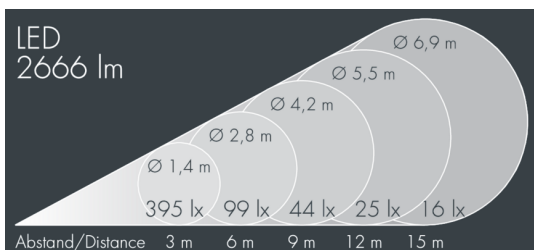

Metaspot 2 Darkring Optic

8 236 257 249

3 × 13 W, 2666 lm, 2700 K warm white, DALI D4i, medium wide beam 27°

Customized solutions and modifications are possible: Special RAL, DB or NCS colours as polyester powder coat, luminaires in 2700 K and other colour temperatures and versions for high ambient temperature.

Specification text

housing made of corrosion-resistant die-cast aluminum AlSi12, polyester powder coated by high-quality and UV-stabilized coating process, Colour: silver grey, all exterior parts are stainless steel, tempered safety glass, anti-reflective coating from 1 side, dark screenprint, silicon gasket, tool-free twist closure, for installation on poles Ø 60 - 100 mm, tiltable base made of powder coated aluminum, 2 drilled holes Ø 9 mm, spacing 95 mm, 1 centre hole Ø 40 mm, tilt range: 90°, 360° adjustable, cable gland: M20, connecting terminal: 5 pole, light source completely shielded, high gloss aluminium reflector, integral driver (DALI D4i), CRI > 80, 3, service life L80/B10 > 50.000 h, Beam angle (FWHM): 27°, luminous flux: 2666 lm, wattage: 39 W, delivered lumens 68 lm/W, protection type IP65, protection class II, impact resistance IK08, windage area 0,045 m², dimensions: Ø 176 mm, width 244 mm, weight 3.8 kg

Specification

Wattage	39 W	Beam angle (FWHM)	27°
Delivered lumens	68 lm/W	Housing colour	silver grey
Light source	LED 2700 K	Power supply cable	Ø 6 – 11 mm
Color Rendering Index	CRI > 80	Protection type	IP65
Colour tolerance	3	Protection class	II
Lifetime ta 25° C	L80/B10 > 50.000 h	Impact resistance	IK08
Control gear	DALI D4i	Windage area	0,045m ²
Input voltage AC	220 – 240 V	Dimensions	Ø 176 mm, width 244 mm
Input voltage DC	220 – 240 V	Weight	3,80 kg
Voltage protection	6 kV L/N 10 kV L/PE	Max. ambient temperature ta	50°
Luminaires per B16A / C16A	20 / 33		