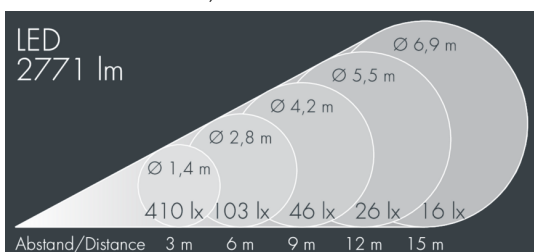

Metaspot 2 Darkring Optic

8 236 266 149

3 × 13 W, 2771 lm, 3000 K warm white, DALI, medium wide beam 27°

Customized solutions and modifications are possible: Special RAL, DB or NCS colours as polyester powder coat, luminaires in 2700 K and other colour temperatures and versions for high ambient temperature.

Specification text

housing made of corrosion-resistant die-cast aluminum AlSi12, polyester powder coated by high-quality and UV-stabilized coating process, Colour: white RAL 9002, all exterior parts are stainless steel, tempered safety glass, anti-reflective coating from 1 side, dark screenprint, silicon gasket, tool-free twist closure, for installation on poles Ø 60 - 100 mm, tiltable base made of powder coated aluminum, 2 drilled holes Ø 9 mm, spacing 95 mm, 1 centre hole Ø 40 mm, tilt range: 90°, 360° adjustable, cable gland: M20, connecting terminal: 5 pole, light source completely shielded, high gloss aluminium reflector, integral, dimmable driver (DALI), CRI > 80, 3, service life L80/B10 > 50.000 h, Beam angle (FWHM): 27°, luminous flux: 2771 lm, wattage: 39 W, delivered lumens 71 lm/W, protection type IP65, protection class II, impact resistance IK08, windage area 0,045 m², dimensions: Ø 176 mm, width 244 mm, weight 3.8 kg

Specification

Wattage	39 W	Beam angle (FWHM)	27°
Delivered lumens	71 lm/W	Housing colour	white RAL 9002
Light source	LED 3000 K	Power supply cable	Ø 6 – 11 mm
Color Rendering Index	CRI > 80	Protection type	IP65
Colour tolerance	3	Protection class	II
Lifetime ta 25° C	L80/B10 > 50.000 h	Impact resistance	IK08
Control gear	DALI	Windage area	0,045m ²
Input voltage AC	220 – 240 V	Dimensions	Ø 176 mm, width 244 mm
Input voltage DC	220 – 240 V	Weight	3,80 kg
Voltage protection	6 kV L/N 10 kV L/PE	Max. ambient temperature ta	50°
Luminaires per B16A / C16A	20 / 33		