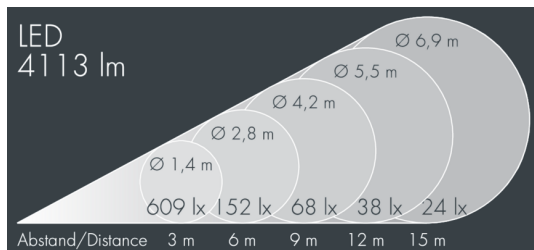

## Metaspot 3 Darkring Optic

8 237 066 049

3 × 19 W, 4113 lm, 3000 K warm white, medium wide beam 26°

Customized solutions and modifications are possible: Special RAL, DB or NCS colours as polyester powder coat, luminaires in 2700 K and other colour temperatures and versions for high ambient temperature.

## Specification text

housing made of corrosion-resistant die-cast aluminum AlSi12, polyester powder coated by high-quality and UV-stabilized coating process, Colour: white RAL 9002, all exterior parts are stainless steel, tempered safety glass, anti-reflective coating from 1 side, dark screenprint, silicon gasket, tool-free twist closure, mounting bracket: 2 drilled holes  $\varnothing$  9 mm, spacing 40 mm, 1 centre hole  $\varnothing$  14 mm, tilt range: 180°, cable gland: M20, connecting terminal: 3 pole, light source completely shielded, high gloss aluminium reflector, integral driver (AC/DC), CRI > 80, 3, service life L80/B10 > 50.000 h, Beam angle (FWHM): 26°, luminous flux: 4113 lm, wattage: 58 W, delivered lumens 71 lm/W, protection type IP65, protection class II, impact resistance IK08, windage area 0,055 m<sup>2</sup>, dimensions:  $\varnothing$  176 mm, width 244 mm, weight 4.4 kg

## Specification

Wattage	58 W	Beam angle (FWHM)	26°
Delivered lumens	71 lm/W	Housing colour	white RAL 9002
Light source	LED 3000 K	Power supply cable	$\varnothing$ 6 – 11 mm
Color Rendering Index	CRI > 80	Protection type	IP65
Colour tolerance	3	Protection class	II
Lifetime ta 25° C	L80/B10 > 50.000 h	Impact resistance	IK08
Control gear	on / off	Windage area	0,055m <sup>2</sup>
Input voltage AC	220 – 240 V	Dimensions	$\varnothing$ 176 mm, width 244 mm
Input voltage DC	220 – 240 V	Weight	4,40 kg
Voltage protection	6 kV L/N   8 kV L/PE	Max. ambient temperature ta	45°
Luminaires per B16A / C16A	8 / 16		