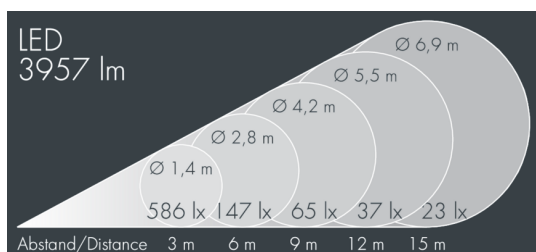

## Metaspot 3 Darkring Optic

8 237 067 149

3 × 19 W, 3957 lm, 2700 K warm white, DALI, medium wide beam 26°

Customized solutions and modifications are possible: Special RAL, DB or NCS colours as polyester powder coat, luminaires in 2700 K and other colour temperatures and versions for high ambient temperature.

## Specification text

housing made of corrosion-resistant die-cast aluminum AlSi12, polyester powder coated by high-quality and UV-stabilized coating process, Colour: white RAL 9002, all exterior parts are stainless steel, tempered safety glass, anti-reflective coating from 1 side, dark screenprint, silicon gasket, tool-free twist closure, mounting bracket: 2 drilled holes  $\varnothing$  9 mm, spacing 40 mm, 1 centre hole  $\varnothing$  14 mm, tilt range: 180°, cable gland: M20, connecting terminal: 5 pole, light source completely shielded, high gloss aluminium reflector, integral, dimmable driver (DALI), CRI > 80, 3, service life L80/B10 > 50.000 h, Beam angle (FWHM): 26°, luminous flux: 3957 lm, wattage: 58 W, delivered lumens 68 lm/W, protection type IP65, protection class II, impact resistance IK08, windage area 0,055 m<sup>2</sup>, dimensions:  $\varnothing$  176 mm, width 244 mm, weight 4.4 kg

## Specification

Wattage	58 W	Beam angle (FWHM)	26°
Delivered lumens	68 lm/W	Housing colour	white RAL 9002
Light source	LED 2700 K	Power supply cable	$\varnothing$ 6 – 11 mm
Color Rendering Index	CRI > 80	Protection type	IP65
Colour tolerance	3	Protection class	II
Lifetime ta 25° C	L80/B10 > 50.000 h	Impact resistance	IK08
Control gear	DALI	Windage area	0,055m <sup>2</sup>
Input voltage AC	220 – 240 V	Dimensions	$\varnothing$ 176 mm, width 244 mm
Input voltage DC	220 – 240 V	Weight	4,40 kg
Voltage protection	6 kV L/N   8 kV L/PE	Max. ambient temperature ta	45°
Luminaires per B16A / C16A	10 / 16		