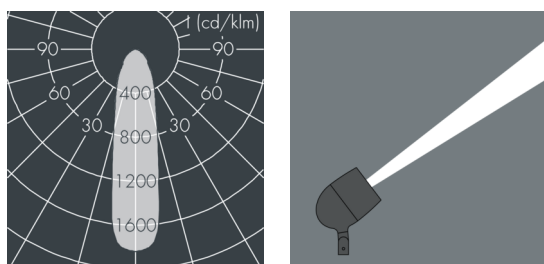

## Metaspot 3 Darkring Optic

8 237 067 149

3 × 19 W, 3957 lm, 2700 K warm white, DALI, medium wide beam 26°

Customized solutions and modifications are possible: Special RAL, DB or NCS colours as polyester powder coat, luminaires in 2700 K and other colour temperatures and versions for high ambient temperature.

## Specification text

housing made of corrosion-resistant die-cast aluminum AlSi12, polyester powder coated by high-quality and UV-stabilized coating process, Colour: white RAL 9002, all exterior parts are stainless steel, tempered safety glass, anti-reflective coating from 1 side, dark screenprint, silicon gasket, tool-free twist closure, mounting bracket: 2 drilled holes  $\varnothing$  9 mm, spacing 40 mm, 1 centre hole  $\varnothing$  14 mm, tilt range: 180°, cable gland: M20, connecting terminal: 5 pole, light source completely shielded, high gloss aluminium reflector, integral, dimmable driver (DALI), CRI > 80, 3, service life L80/B10 > 50.000 h, Beam angle (FWHM): 26°, luminous flux: 3957 lm, wattage: 58 W, delivered lumens 68 lm/W, protection type IP65, protection class II, impact resistance IK08, windage area 0,055 m<sup>2</sup>, dimensions:  $\varnothing$  176 mm, width 244 mm, weight 4.4 kg

## Specification

Wattage	58 W	Beam angle (FWHM)	26°
Delivered lumens	68 lm/W	Housing colour	white RAL 9002
Light source	LED 2700 K	Power supply cable	$\varnothing$ 6 – 11 mm
Color Rendering Index	CRI > 80	Protection type	IP65
Colour tolerance	3	Protection class	II
Lifetime ta 25° C	L80/B10 > 50.000 h	Impact resistance	IK08
Control gear	DALI	Windage area	0,055m <sup>2</sup>
Input voltage AC	220 – 240 V	Dimensions	$\varnothing$ 176 mm, width 244 mm
Input voltage DC	220 – 240 V	Weight	4,40 kg
Voltage protection	6 kV L/N   8 kV L/PE	Max. ambient temperature ta	45°
Luminaires per B16A / C16A	10 / 16		