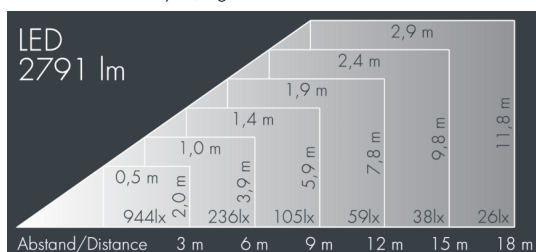

## Metaspot 2

8 242 246 079

35 W, 2791 lm, 3000 K warm white,  
linear, rotatable 9° / 36°

Customized solutions and modifications are possible: Special RAL, DB or NCS colours as polyester powder coat, luminaires in 2700 K and other colour temperatures and versions for high ambient temperature.

## Specification text

housing made of corrosion-resistant die-cast aluminum AlSi12, polyester powder coated by high-quality and UV-stabilized coating process, Colour: black RAL 7021, all exterior parts are stainless steel, tempered safety glass, anti-reflective coating from 1 side, silicon gasket, tool-free twist closure, for installation on poles Ø 60 - 100 mm, tiltable base made of powder coated aluminum, 2 drilled holes Ø 9 mm, spacing 95 mm, 1 centre hole Ø 40 mm, tilt range: 90°, 360° adjustable, cable gland: M20, connecting terminal: 3 pole, light source completely shielded, high gloss aluminium reflector, integral driver (AC/DC), CRI > 80, 3, service life L90/B10 > 50.000 h, Beam angle (FWHM): 9° / 36°, luminous flux: 2791 lm, wattage: 35 W, delivered lumens 80 lm/W, protection type IP65, protection class I, impact resistance IK08, windage area 0,042 m<sup>2</sup>, dimensions: Ø 176 mm, width 244 mm, weight 3.9 kg

## Specification

Wattage	35 W	Beam angle (FWHM)	9° / 36°
Delivered lumens	80 lm/W	Housing colour	black RAL 7021
Light source	LED 3000 K	Power supply cable	Ø 6 – 11 mm
Color Rendering Index	CRI > 80	Protection type	IP65
Colour tolerance	3	Protection class	I
Lifetime ta 25° C	L90/B10 > 50.000 h	Impact resistance	IK08
Control gear	on / off	Windage area	0,042m <sup>2</sup>
Input voltage AC	220 – 240 V	Dimensions	Ø 176 mm, width 244 mm
Input voltage DC	220 – 240 V	Weight	3,90 kg
Voltage protection	6 kV L/N   10 kV L/PE	Max. ambient temperature ta	45°
Luminaires per B16A / C16A	20 / 33		