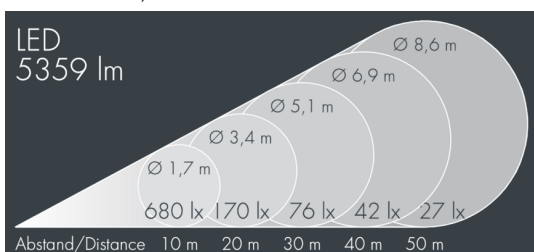

Metaspot 3

8 243 257 219

67 W, 5359 lm, 2700 K warm white, DALI D4i, narrow beam 9°

Customized solutions and modifications are possible: Special RAL, DB or NCS colours as polyester powder coat, luminaires in 2700 K and other colour temperatures and versions for high ambient temperature.

Specification text

housing made of corrosion-resistant die-cast aluminum AlSi12, polyester powder coated by high-quality and UV-stabilized coating process, Colour: silver grey, all exterior parts are stainless steel, tempered safety glass, anti-reflective coating from 1 side, dark screenprint, silicon gasket, tool-free twist closure, for installation on poles Ø 60 - 100 mm, tiltable base made of powder coated aluminum, 2 drilled holes Ø 9 mm, spacing 95 mm, 1 centre hole Ø 40 mm, tilt range: 90°, 360° adjustable, cable gland: M20, connecting terminal: 5 pole, light source completely shielded, high gloss aluminium reflector, integral driver (DALI D4i), CRI > 80, 3, service life L80/B10 > 50.000 h, Beam angle (FWHM): 9°, luminous flux: 5359 lm, wattage: 67 W, delivered lumens 80 lm/W, protection type IP65, protection class I, impact resistance IK08, windage area 0,055 m², dimensions: Ø 201 mm, width 272 mm, weight 5 kg

Specification

Wattage	67 W	Beam angle (FWHM)	9°
Delivered lumens	80 lm/W	Housing colour	silver grey
Light source	LED 2700 K	Power supply cable	Ø 6 – 11 mm
Color Rendering Index	CRI > 80	Protection type	IP65
Colour tolerance	3	Protection class	I
Lifetime ta 25° C	L80/B10 > 50.000 h	Impact resistance	IK08
Control gear	DALI D4i	Windage area	0,055m²
Input voltage AC	220 – 240 V	Dimensions	Ø 201 mm, width 272 mm
Input voltage DC	220 – 240 V	Weight	5,00 kg
Voltage protection	2 kV L/N 4 kV L/PE	Max. ambient temperature ta	35°
Luminaires per B16A / C16A	10 / 16		