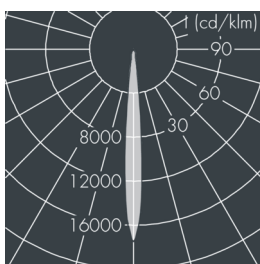

Metaspot 3

8 243 257 219

67 W, 5359 lm, 2700 K warm white, DALI D4i, narrow beam 9°

Customized solutions and modifications are possible: Special RAL, DB or NCS colours as polyester powder coat, luminaires in 2700 K and other colour temperatures and versions for high ambient temperature.

Specification text

housing made of corrosion-resistant die-cast aluminum AlSi12, polyester powder coated by high-quality and UV-stabilized coating process, Colour: silver grey, all exterior parts are stainless steel, tempered safety glass, anti-reflective coating from 1 side, dark screenprint, silicon gasket, tool-free twist closure, for installation on poles Ø 60 - 100 mm, tiltable base made of powder coated aluminum, 2 drilled holes Ø 9 mm, spacing 95 mm, 1 centre hole Ø 40 mm, tilt range: 90°, 360° adjustable, cable gland: M20, connecting terminal: 5 pole, light source completely shielded, high gloss aluminium reflector, integral driver (DALI D4i), CRI > 80, 3, service life L80/B10 > 50.000 h, Beam angle (FWHM): 9°, luminous flux: 5359 lm, wattage: 67 W, delivered lumens 80 lm/W, protection type IP65, protection class I, impact resistance IK08, windage area 0,055 m², dimensions: Ø 201 mm, width 272 mm, weight 5 kg

Specification

Wattage	67 W	Beam angle (FWHM)	9°
Delivered lumens	80 lm/W	Housing colour	silver grey
Light source	LED 2700 K	Power supply cable	Ø 6 – 11 mm
Color Rendering Index	CRI > 80	Protection type	IP65
Colour tolerance	3	Protection class	I
Lifetime ta 25° C	L80/B10 > 50.000 h	Impact resistance	IK08
Control gear	DALI D4i	Windage area	0,055m²
Input voltage AC	220 – 240 V	Dimensions	Ø 201 mm, width 272 mm
Input voltage DC	220 – 240 V	Weight	5,00 kg
Voltage protection	2 kV L/N 4 kV L/PE	Max. ambient temperature ta	35°
Luminaires per B16A / C16A	10 / 16		