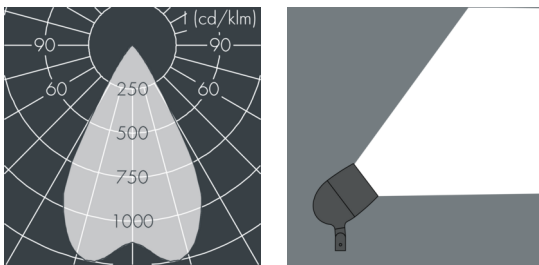

## Metaspot 3

8 247 057 059

67 W, 5178 lm, 2700 K warm white,  
wide beam 57°

Customized solutions and modifications are possible: Special RAL, DB or NCS colours as polyester powder coat, luminaires in 2700 K and other colour temperatures and versions for high ambient temperature.

## Specification text

housing made of corrosion-resistant die-cast aluminum AlSi12, polyester powder coated by high-quality and UV-stabilized coating process, Colour: silver grey, all exterior parts are stainless steel, tempered safety glass, anti-reflective coating from 1 side, dark screenprint, silicon gasket, tool-free twist closure, mounting bracket: 2 drilled holes  $\varnothing$  9 mm, spacing 40 mm, 1 centre hole  $\varnothing$  14 mm, tilt range: 180°, cable gland: M20, connecting terminal: 3 pole, light source completely shielded, high gloss aluminium reflector, integral driver (AC/DC), CRI > 80, 3, service life L80/B10 > 50.000 h, Beam angle (FWHM): 57°, luminous flux: 5178 lm, wattage: 67 W, delivered lumens 77 lm/W, protection type IP65, protection class II, impact resistance IK08, windage area 0,055 m<sup>2</sup>, dimensions:  $\varnothing$  201 mm, width 272 mm, weight 5 kg

## Specification

Wattage	67 W	Beam angle (FWHM)	57°
Delivered lumens	77 lm/W	Housing colour	silver grey
Light source	LED 2700 K	Power supply cable	$\varnothing$ 6 – 11 mm
Color Rendering Index	CRI > 80	Protection type	IP65
Colour tolerance	3	Protection class	II
Lifetime ta 25° C	L80/B10 > 50.000 h	Impact resistance	IK08
Control gear	on / off	Windage area	0,055m <sup>2</sup>
Input voltage AC	220 – 240 V	Dimensions	$\varnothing$ 201 mm, width 272 mm
Input voltage DC	220 – 240 V	Weight	5,00 kg
Voltage protection	2 kV L/N   4 kV L/PE	Max. ambient temperature ta	35°
Luminaires per B16A / C16A	10 / 16		