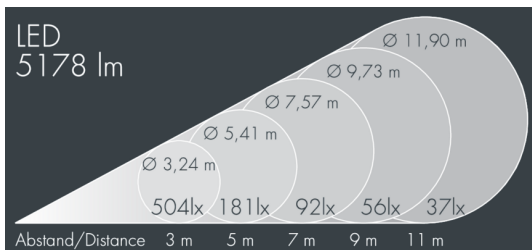

## Metaspot 3

8 247 057 059

67 W, 5178 lm, 2700 K warm white,  
wide beam 57°

Customized solutions and modifications are possible: Special RAL, DB or NCS colours as polyester powder coat, luminaires in 2700 K and other colour temperatures and versions for high ambient temperature.

## Specification text

housing made of corrosion-resistant die-cast aluminum AlSi12, polyester powder coated by high-quality and UV-stabilized coating process, Colour: silver grey, all exterior parts are stainless steel, tempered safety glass, anti-reflective coating from 1 side, dark screenprint, silicon gasket, tool-free twist closure, mounting bracket: 2 drilled holes  $\varnothing$  9 mm, spacing 40 mm, 1 centre hole  $\varnothing$  14 mm, tilt range: 180°, cable gland: M20, connecting terminal: 3 pole, light source completely shielded, high gloss aluminium reflector, integral driver (AC/DC), CRI > 80, 3, service life L80/B10 > 50.000 h, Beam angle (FWHM): 57°, luminous flux: 5178 lm, wattage: 67 W, delivered lumens 77 lm/W, protection type IP65, protection class II, impact resistance IK08, windage area 0,055 m<sup>2</sup>, dimensions:  $\varnothing$  201 mm, width 272 mm, weight 5 kg

## Specification

Wattage	67 W	Beam angle (FWHM)	57°
Delivered lumens	77 lm/W	Housing colour	silver grey
Light source	LED 2700 K	Power supply cable	$\varnothing$ 6 – 11 mm
Color Rendering Index	CRI > 80	Protection type	IP65
Colour tolerance	3	Protection class	II
Lifetime ta 25° C	L80/B10 > 50.000 h	Impact resistance	IK08
Control gear	on / off	Windage area	0,055m <sup>2</sup>
Input voltage AC	220 – 240 V	Dimensions	$\varnothing$ 201 mm, width 272 mm
Input voltage DC	220 – 240 V	Weight	5,00 kg
Voltage protection	2 kV L/N   4 kV L/PE	Max. ambient temperature ta	35°
Luminaires per B16A / C16A	10 / 16		